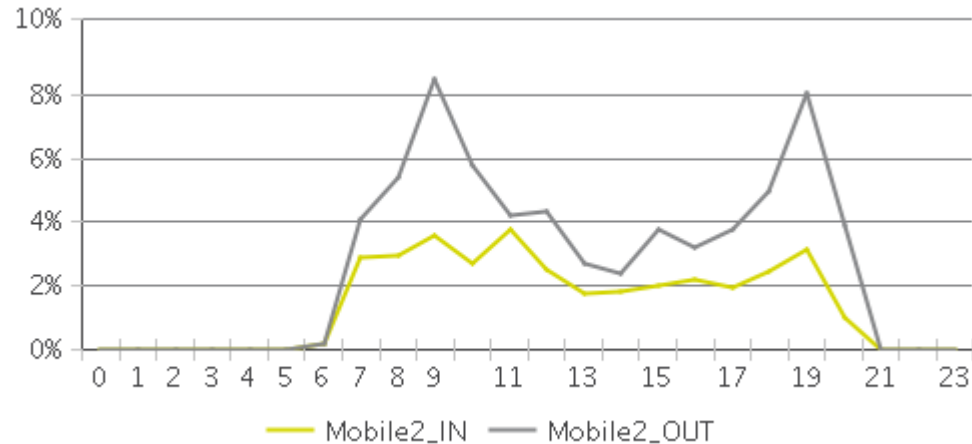

Key Figures

- Total Traffic for the Period Analyzed: 3,529
- Daily Average : 252
- Busiest Day of the Week : Saturday
- Busiest Days of the Period Analyzed:
 1. Saturday July 30, 2016 (344)
 2. Wednesday August 10, 2016 (292)
 3. Wednesday August 03, 2016 (269)
- Distribution by Direction:

- West : 35%
- East : 65%

Daily Data

Weekly Profile

Hourly Profile during Weekdays

Hourly Profile during the Weekend