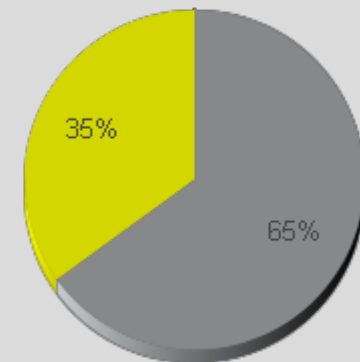

Weekly Profile

Key Figures

- Total Traffic for the Period Analyzed: 3,529
- Daily Average : 252
- Busiest Day of the Week : Saturday
- Busiest Days of the Period Analyzed:
  1. Saturday July 30, 2016 (344)
  2. Wednesday August 10, 2016 (292)
  3. Wednesday August 03, 2016 (269)
- Distribution by Direction:

- West : 35%
- East : 65%