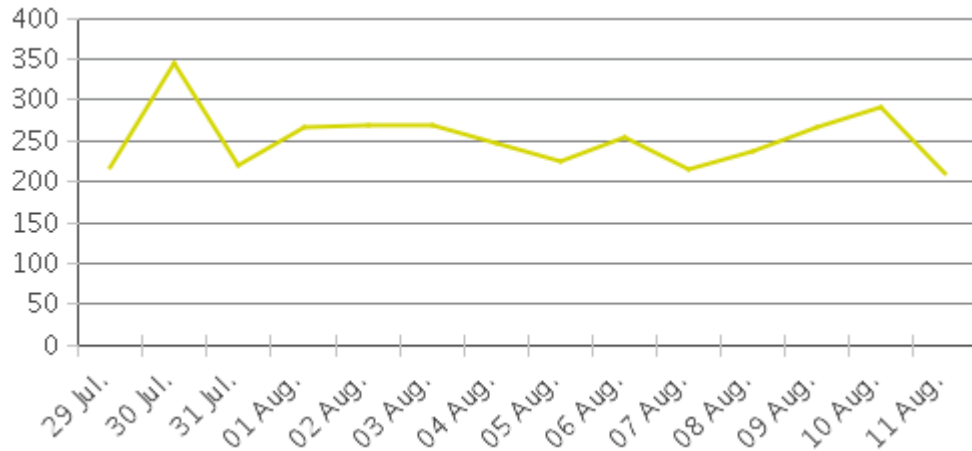

**Mobile Counter 2 - 995
Rankin Lake Park Trail**

Day of week	Date	Weather	Count	Direction	
				West	East
Friday	7/29/16	Hot and sunny	218	67	151
Saturday	7/30/16	Hot and cloudy	344	112	232
Sunday	7/31/16	Hot and sunny	219	79	140
Monday	8/1/16	Hot and cloudy	266	98	168
Tuesday	8/2/16	Hot and cloudy	268	94	174
Wednesday	8/3/16	Hot and cloudy	269	75	194
Thursday	8/4/16	Hot and cloudy	246	72	174
Friday	8/5/16	Hot and cloudy	226	104	122
Saturday	8/6/16	Hot and sunny	255	92	163
Sunday	8/7/16	Hot and sunny	214	87	127
Monday	8/8/16	Hot and cloudy	236	82	154
Tuesday	8/9/16	Hot and sunny	266	107	159
Wednesday	8/10/16	Hot and cloudy	292	90	202
Thursday	8/11/16	Hot and cloudy	210	79	131
Total			3529	1238	2291
Average	Average		252	88.4	163.6

Key Figures

- Total Traffic for the Period Analyzed: 3,529
- Daily Average : 252
- Busiest Day of the Week : Saturday
- Busiest Days of the Period Analyzed:
 1. Saturday July 30, 2016 (344)
 2. Wednesday August 10, 2016 (292)
 3. Wednesday August 03, 2016 (269)
- Distribution by Direction:

- West : 35%
- East : 65%

Daily Data

Weekly Profile

Hourly Profile during Weekdays

Hourly Profile during the Weekend