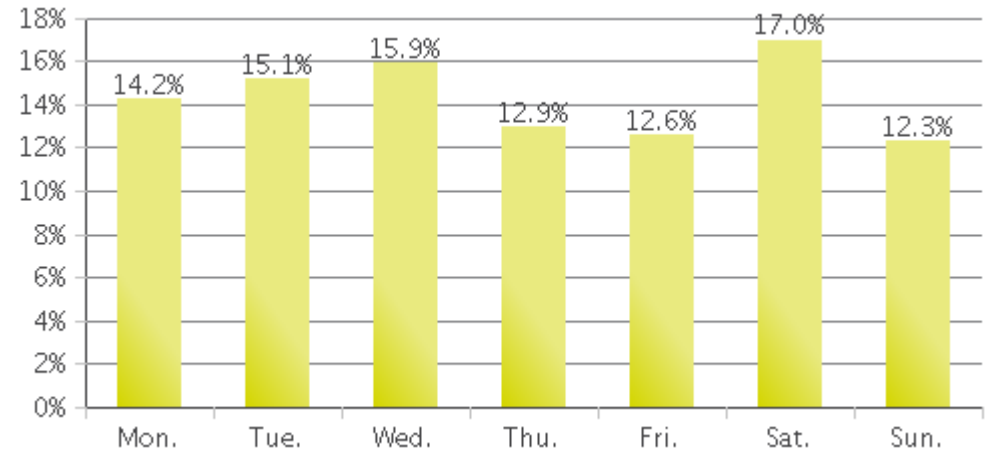

Key Figures

- Total Traffic for the Period Analyzed: 3,529
- Daily Average : 252
- Busiest Day of the Week : Saturday
- Busiest Days of the Period Analyzed:
 1. Saturday July 30, 2016 (344)
 2. Wednesday August 10, 2016 (292)
 3. Wednesday August 03, 2016 (269)
- Distribution by Direction:

- West : 35%
- East : 65%

Daily Data

Weekly Profile

Hourly Profile during Weekdays

Hourly Profile during the Weekend