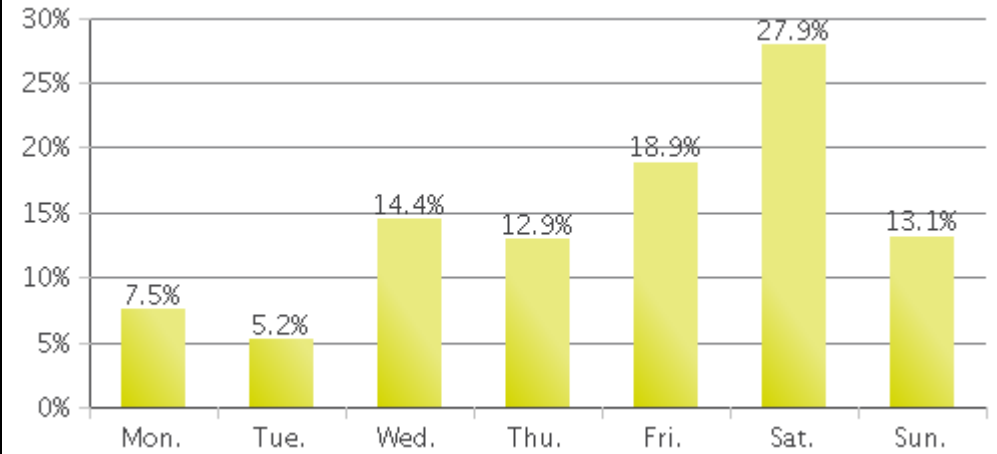

Key Figures

- Total Traffic for the Period Analyzed: 12,490
- Daily Average: 480
Weekdays: 395 / Weekend days: 673
- Busiest Day of the Week: Saturday
- Busiest Days of the Period Analyzed:
 1. Friday, December 23, 2016 (1,015)
 2. Saturday, December 03, 2016 (1,000)
 3. Saturday, December 10, 2016 (947)
- Distribution by Direction:

■ East (IN): 55%

■ West (OUT): 45%

Christmastown USA – Main St.

Period Analyzed: Thursday, December 01, 2016 to Monday, December 26, 2016

Daily Data

Weekly Profile

Hourly Profile during Weekdays

Hourly Profile during the Weekend

Christmastown USA – Wesleyan Dr.

Period Analyzed: Thursday, December 01, 2016 to Monday, December 26, 2016

Key Figures

- Total Traffic for the Period Analyzed: 28,183
- Daily Average: 1,084
 - Weekdays: 854 / Weekend days: 1,601
- Busiest Day of the Week: Saturday
- Busiest Days of the Period Analyzed:
 1. Friday, December 23, 2016 (2,458)
 2. Saturday, December 03, 2016 (2,364)
 3. Sunday, December 25, 2016 (2,355)
- Distribution by Direction: