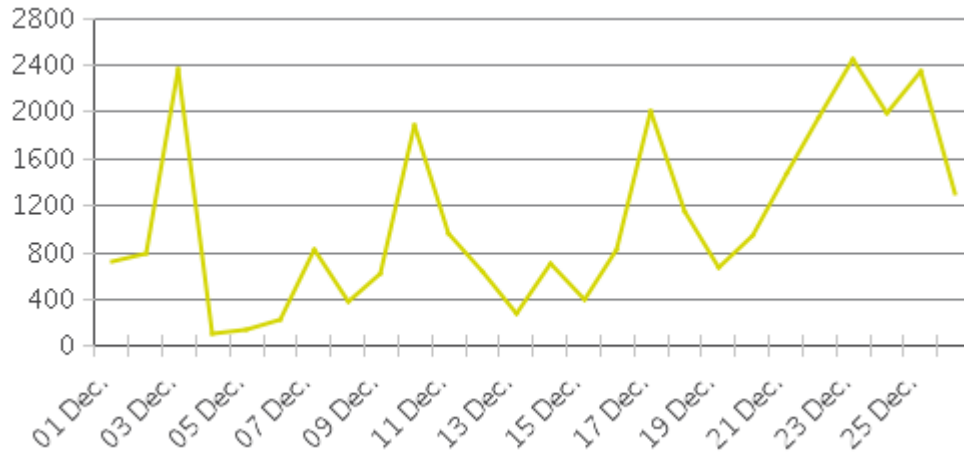

Key Figures

- Total Traffic for the Period Analyzed: 12,490
- Daily Average: 480
Weekdays: 395 / Weekend days: 673
- Busiest Day of the Week: Saturday
- Busiest Days of the Period Analyzed:
 1. Friday, December 23, 2016 (1,015)
 2. Saturday, December 03, 2016 (1,000)
 3. Saturday, December 10, 2016 (947)
- Distribution by Direction:

Christmastown USA – Wesleyan Dr.

Period Analyzed: Thursday, December 01, 2016 to Monday, December 26, 2016

Key Figures

- Total Traffic for the Period Analyzed: 28,183
- Daily Average: 1,084
 - Weekdays: 854 / Weekend days: 1,601
- Busiest Day of the Week: Saturday
- Busiest Days of the Period Analyzed:
 1. Friday, December 23, 2016 (2,458)
 2. Saturday, December 03, 2016 (2,364)
 3. Sunday, December 25, 2016 (2,355)
- Distribution by Direction:

- South (IN): 32%
- North (OUT): 68%

Christmastown USA – Wesleyan Dr.

Period Analyzed: Thursday, December 01, 2016 to Monday, December 26, 2016

Daily Data

Weekly Profile

Hourly Profile during Weekdays

Hourly Profile during the Weekend

Mobile Counter 1 - 996
Christmastown USA - Wesleyan Dr.

Date	Count	Direction South (In)	Direction North (Out)
Thu, Dec 1, 2016	732	252	480
Fri, Dec 2, 2016	787	322	465
Sat, Dec 3, 2016	2364	592	1772
Sun, Dec 4, 2016	106	39	67
Mon, Dec 5, 2016	138	29	109
Tue, Dec 6, 2016	226	56	170
Wed, Dec 7, 2016	822	291	531
Thu, Dec 8, 2016	382	106	276
Fri, Dec 9, 2016	615	226	389
Sat, Dec 10, 2016	1886	542	1344
Sun, Dec 11, 2016	966	411	555
Mon, Dec 12, 2016	631	132	499
Tue, Dec 13, 2016	285	90	195
Wed, Dec 14, 2016	709	275	434
Thu, Dec 15, 2016	406	190	216
Fri, Dec 16, 2016	824	337	487
Sat, Dec 17, 2016	1998	596	1402
Sun, Dec 18, 2016	1152	180	972
Mon, Dec 19, 2016	667	178	489
Tue, Dec 20, 2016	950	282	668
Wed, Dec 21, 2016	1483	775	708
Thu, Dec 22, 2016	1953	980	973
Fri, Dec 23, 2016	2458	752	1706
Sat, Dec 24, 2016	1984	495	1489
Sun, Dec 25, 2016	2355	462	1893
Mon, Dec 26, 2016	1304	328	976
Total	28183	8918	19265
Average	1084	343	741