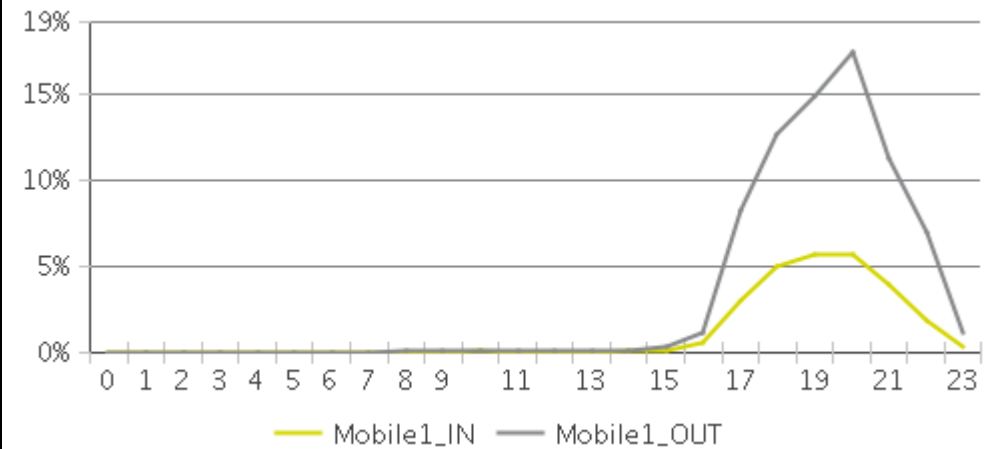

Christmastown USA – Wesleyan Dr.

Period Analyzed: Thursday, December 01, 2016 to Monday, December 26, 2016

Key Figures

- Total Traffic for the Period Analyzed: 28,183
- Daily Average: 1,084
 - Weekdays: 854 / Weekend days: 1,601
- Busiest Day of the Week: Saturday
- Busiest Days of the Period Analyzed:
 1. Friday, December 23, 2016 (2,458)
 2. Saturday, December 03, 2016 (2,364)
 3. Sunday, December 25, 2016 (2,355)
- Distribution by Direction:

- South (IN): 32%
- North (OUT): 68%

Christmastown USA – Wesleyan Dr.

Period Analyzed: Thursday, December 01, 2016 to Monday, December 26, 2016

Daily Data

Weekly Profile

Hourly Profile during Weekdays

Hourly Profile during the Weekend