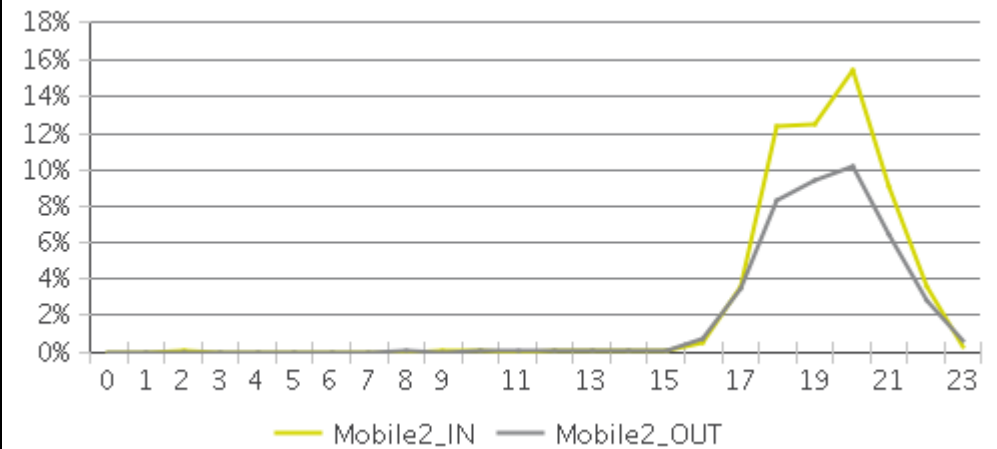

Key Figures

- Total Traffic for the Period Analyzed: 12,490
- Daily Average: 480
Weekdays: 395 / Weekend days: 673
- Busiest Day of the Week: Saturday
- Busiest Days of the Period Analyzed:
 1. Friday, December 23, 2016 (1,015)
 2. Saturday, December 03, 2016 (1,000)
 3. Saturday, December 10, 2016 (947)
- Distribution by Direction:

■ East (IN): 55%

■ West (OUT): 45%

Christmastown USA – Main St.

Period Analyzed: Thursday, December 01, 2016 to Monday, December 26, 2016

Daily Data

Weekly Profile

Hourly Profile during Weekdays

Hourly Profile during the Weekend

Christmastown USA – Wesleyan Dr.

Period Analyzed: Thursday, December 01, 2016 to Monday, December 26, 2016

Key Figures

- Total Traffic for the Period Analyzed: 28,183
- Daily Average: 1,084
 - Weekdays: 854 / Weekend days: 1,601
- Busiest Day of the Week: Saturday
- Busiest Days of the Period Analyzed:
 1. Friday, December 23, 2016 (2,458)
 2. Saturday, December 03, 2016 (2,364)
 3. Sunday, December 25, 2016 (2,355)
- Distribution by Direction: