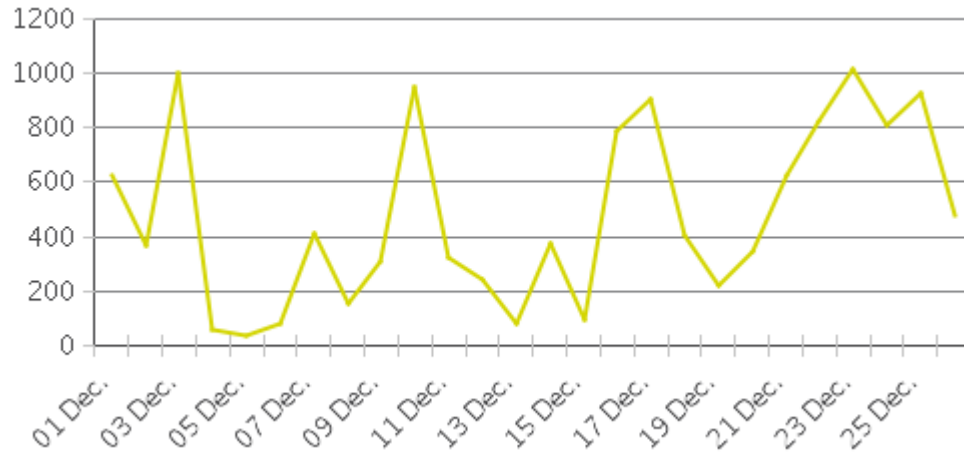

Key Figures

- Total Traffic for the Period Analyzed: 12,490
- Daily Average: 480
Weekdays: 395 / Weekend days: 673
- Busiest Day of the Week: Saturday
- Busiest Days of the Period Analyzed:
 1. Friday, December 23, 2016 (1,015)
 2. Saturday, December 03, 2016 (1,000)
 3. Saturday, December 10, 2016 (947)
- Distribution by Direction:

■ East (IN): 55%

■ West (OUT): 45%

Christmastown USA – Main St.

Period Analyzed: Thursday, December 01, 2016 to Monday, December 26, 2016

Daily Data

Weekly Profile

Hourly Profile during Weekdays

Hourly Profile during the Weekend

**Mobile Counter 2 - 995
Christmastown USA - Main St.**

Date	Count	Direction East (In)	Direction West (Out)
Thu, Dec 1, 2016	624	326	298
Fri, Dec 2, 2016	370	176	194
Sat, Dec 3, 2016	1000	607	393
Sun, Dec 4, 2016	65	43	22
Mon, Dec 5, 2016	41	24	17
Tue, Dec 6, 2016	86	50	36
Wed, Dec 7, 2016	416	191	225
Thu, Dec 8, 2016	155	97	58
Fri, Dec 9, 2016	311	135	176
Sat, Dec 10, 2016	947	507	440
Sun, Dec 11, 2016	325	195	130
Mon, Dec 12, 2016	242	155	87
Tue, Dec 13, 2016	81	44	37
Wed, Dec 14, 2016	379	230	149
Thu, Dec 15, 2016	101	36	65
Fri, Dec 16, 2016	786	457	329
Sat, Dec 17, 2016	904	553	351
Sun, Dec 18, 2016	406	192	214
Mon, Dec 19, 2016	224	138	86
Tue, Dec 20, 2016	349	218	131
Wed, Dec 21, 2016	627	301	326
Thu, Dec 22, 2016	821	435	386
Fri, Dec 23, 2016	1015	545	470
Sat, Dec 24, 2016	811	450	361
Sun, Dec 25, 2016	928	559	369
Mon, Dec 26, 2016	476	264	212
Total	12490	6928	5562
Average	480	266	214

Christmastown USA – Wesleyan Dr.

Period Analyzed: Thursday, December 01, 2016 to Monday, December 26, 2016

Key Figures

- Total Traffic for the Period Analyzed: 28,183
- Daily Average: 1,084
 - Weekdays: 854 / Weekend days: 1,601
- Busiest Day of the Week: Saturday
- Busiest Days of the Period Analyzed:
 1. Friday, December 23, 2016 (2,458)
 2. Saturday, December 03, 2016 (2,364)
 3. Sunday, December 25, 2016 (2,355)
- Distribution by Direction: