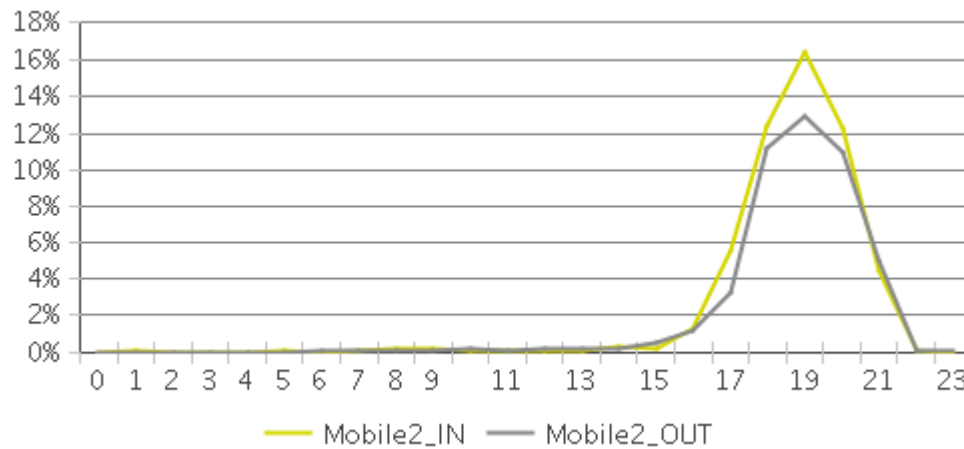

Key Figures

- Total Traffic for the Period Analyzed: 12,490
- Daily Average: 480
Weekdays: 395 / Weekend days: 673
- Busiest Day of the Week: Saturday
- Busiest Days of the Period Analyzed:
 1. Friday, December 23, 2016 (1,015)
 2. Saturday, December 03, 2016 (1,000)
 3. Saturday, December 10, 2016 (947)
- Distribution by Direction:

■ East (IN): 55%

■ West (OUT): 45%

Christmastown USA – Main St.

Period Analyzed: Thursday, December 01, 2016 to Monday, December 26, 2016

Daily Data

Weekly Profile

Hourly Profile during Weekdays

Hourly Profile during the Weekend

**Mobile Counter 2 - 995
Christmastown USA - Main St.**

Date	Count	Direction East (In)	Direction West (Out)
Thu, Dec 1, 2016	624	326	298
Fri, Dec 2, 2016	370	176	194
Sat, Dec 3, 2016	1000	607	393
Sun, Dec 4, 2016	65	43	22
Mon, Dec 5, 2016	41	24	17
Tue, Dec 6, 2016	86	50	36
Wed, Dec 7, 2016	416	191	225
Thu, Dec 8, 2016	155	97	58
Fri, Dec 9, 2016	311	135	176
Sat, Dec 10, 2016	947	507	440
Sun, Dec 11, 2016	325	195	130
Mon, Dec 12, 2016	242	155	87
Tue, Dec 13, 2016	81	44	37
Wed, Dec 14, 2016	379	230	149
Thu, Dec 15, 2016	101	36	65
Fri, Dec 16, 2016	786	457	329
Sat, Dec 17, 2016	904	553	351
Sun, Dec 18, 2016	406	192	214
Mon, Dec 19, 2016	224	138	86
Tue, Dec 20, 2016	349	218	131
Wed, Dec 21, 2016	627	301	326
Thu, Dec 22, 2016	821	435	386
Fri, Dec 23, 2016	1015	545	470
Sat, Dec 24, 2016	811	450	361
Sun, Dec 25, 2016	928	559	369
Mon, Dec 26, 2016	476	264	212
Total	12490	6928	5562
Average	480	266	214

Christmastown USA – Wesleyan Dr.

Period Analyzed: Thursday, December 01, 2016 to Monday, December 26, 2016

Key Figures

- Total Traffic for the Period Analyzed: 28,183
- Daily Average: 1,084
 - Weekdays: 854 / Weekend days: 1,601
- Busiest Day of the Week: Saturday
- Busiest Days of the Period Analyzed:
 1. Friday, December 23, 2016 (2,458)
 2. Saturday, December 03, 2016 (2,364)
 3. Sunday, December 25, 2016 (2,355)
- Distribution by Direction: