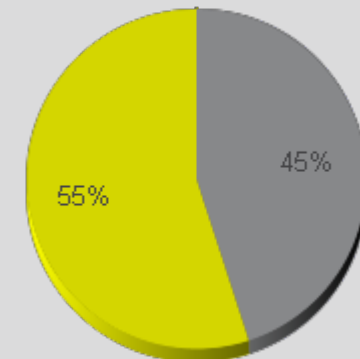

Key Figures

- Total Traffic for the Period Analyzed: 12,490
- Daily Average: 480
Weekdays: 395 / Weekend days: 673
- Busiest Day of the Week: Saturday
- Busiest Days of the Period Analyzed:
 1. Friday, December 23, 2016 (1,015)
 2. Saturday, December 03, 2016 (1,000)
 3. Saturday, December 10, 2016 (947)
- Distribution by Direction:

■ East (IN): 55%

■ West (OUT): 45%

Christmastown USA – Main St.

Period Analyzed: Thursday, December 01, 2016 to Monday, December 26, 2016

Daily Data

Weekly Profile

Hourly Profile during Weekdays

Hourly Profile during the Weekend