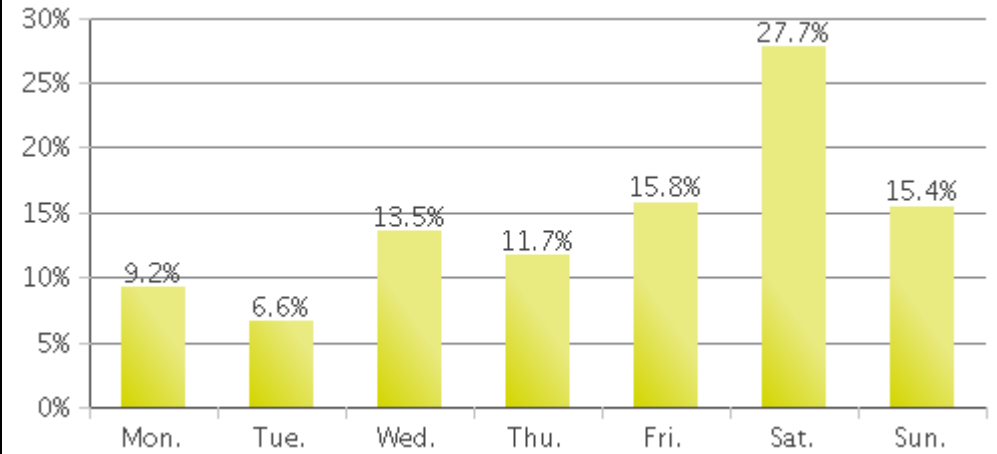

Christmastown USA – Wesleyan Dr.

Period Analyzed: Thursday, December 01, 2016 to Monday, December 26, 2016

Key Figures

- Total Traffic for the Period Analyzed: 28,183
- Daily Average: 1,084
 - Weekdays: 854 / Weekend days: 1,601
- Busiest Day of the Week: Saturday
- Busiest Days of the Period Analyzed:
 1. Friday, December 23, 2016 (2,458)
 2. Saturday, December 03, 2016 (2,364)
 3. Sunday, December 25, 2016 (2,355)
- Distribution by Direction:

- South (IN): 32%
- North (OUT): 68%

Christmastown USA – Wesleyan Dr.

Period Analyzed: Thursday, December 01, 2016 to Monday, December 26, 2016

Daily Data

Weekly Profile

Hourly Profile during Weekdays

Hourly Profile during the Weekend