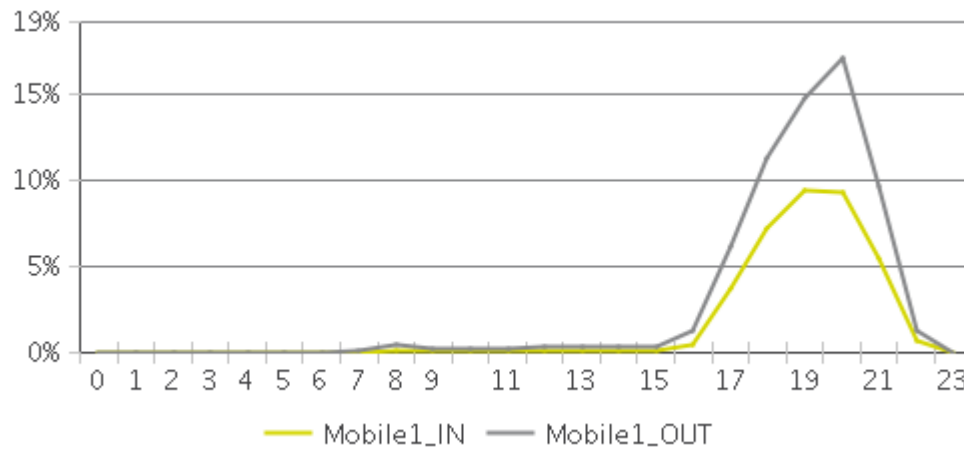

Christmastown USA – Wesleyan Dr.

Period Analyzed: Thursday, December 01, 2016 to Monday, December 26, 2016

Key Figures

- Total Traffic for the Period Analyzed: 28,183
- Daily Average: 1,084
 - Weekdays: 854 / Weekend days: 1,601
- Busiest Day of the Week: Saturday
- Busiest Days of the Period Analyzed:
 1. Friday, December 23, 2016 (2,458)
 2. Saturday, December 03, 2016 (2,364)
 3. Sunday, December 25, 2016 (2,355)
- Distribution by Direction:

- South (IN): 32%
- North (OUT): 68%

Christmastown USA – Wesleyan Dr.

Period Analyzed: Thursday, December 01, 2016 to Monday, December 26, 2016

Daily Data

Weekly Profile

Hourly Profile during Weekdays

Hourly Profile during the Weekend