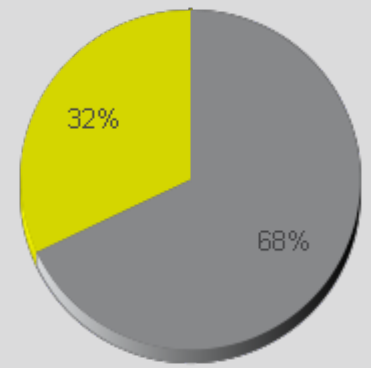

Key Figures

- Total Traffic for the Period Analyzed: 12,490
- Daily Average: 480
Weekdays: 395 / Weekend days: 673
- Busiest Day of the Week: Saturday
- Busiest Days of the Period Analyzed:
 1. Friday, December 23, 2016 (1,015)
 2. Saturday, December 03, 2016 (1,000)
 3. Saturday, December 10, 2016 (947)
- Distribution by Direction:

Christmastown USA – Wesleyan Dr.

Period Analyzed: Thursday, December 01, 2016 to Monday, December 26, 2016

Key Figures

- Total Traffic for the Period Analyzed: 28,183
- Daily Average: 1,084
 - Weekdays: 854 / Weekend days: 1,601
- Busiest Day of the Week: Saturday
- Busiest Days of the Period Analyzed:
 1. Friday, December 23, 2016 (2,458)
 2. Saturday, December 03, 2016 (2,364)
 3. Sunday, December 25, 2016 (2,355)
- Distribution by Direction:

- South (IN): 32%
- North (OUT): 68%

Christmastown USA – Wesleyan Dr.

Period Analyzed: Thursday, December 01, 2016 to Monday, December 26, 2016

Daily Data

Weekly Profile

Hourly Profile during Weekdays

Hourly Profile during the Weekend