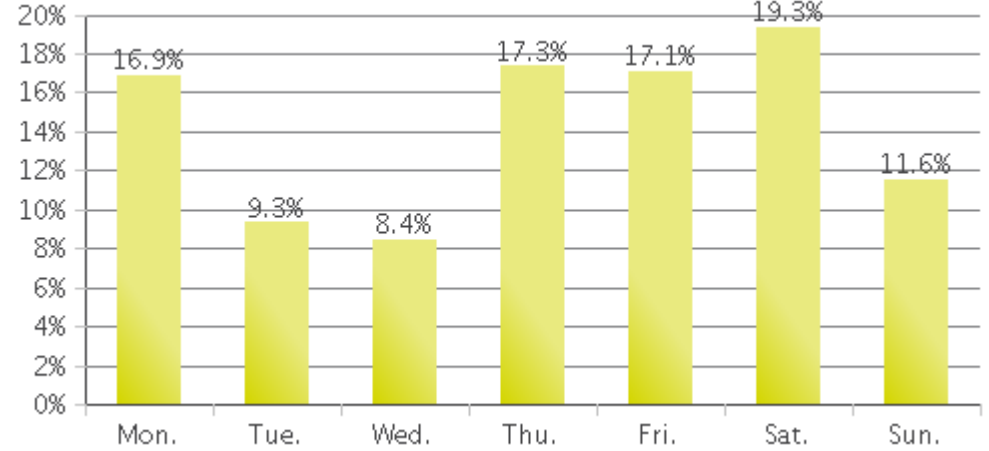

PEAK Times

12-2 PM Weekend, 5-7 PM Weekday

6-8am ,1-3pm Weekday, 1-3pm,4-6pm Weekend

Key Figures

- Total Traffic for the Period Analyzed: 589
- Daily Average : 54
- Busiest Day of the Week : Thursday
- Busiest Days of the Period Analyzed:
 1. Friday 05 June 2015 (96)
 2. Thursday 04 June 2015 (89)
 3. Monday 08 June 2015 (67)
- Distribution by Direction:

■ Westbound : 49%

■ Eastbound : 51%

Pleasant Ridge ES - Miller at Spencer

Period Analyzed :Friday 29 May 2015 to Monday 08 June 2015

Daily Data

Weekly Profile

Hourly Profile during Weekdays

Hourly Profile during the Weekend

Key Figures

- Total Traffic for the Period Analyzed: 371
- Daily Average : 34
- Busiest Day of the Week : Saturday
- Busiest Days of the Period Analyzed:
 1. Saturday 06 June 2015 (70)
 2. Friday 05 June 2015 (53)
 3. Monday, June 8, 2015 (49)
- Distribution by Direction:

- Northbound : 79%
- Southbound : 21%

New Hope North of Ashbrook HS

Period Analyzed: Friday 29 May 2015 to Monday 08 June 2015

Daily Data

Weekly Profile

Hourly Profile during Weekdays

Hourly Profile during the Weekend