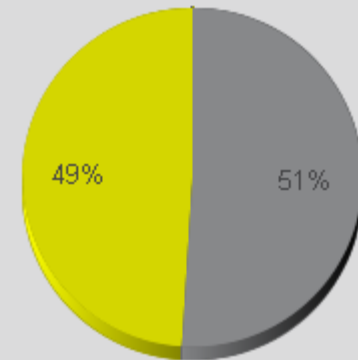

**Mobile Counter 1
New Hope at Ashbrook high**

**Mobile Counter 2
Miller and Spencer (Pleasant Ridge Elementary)**

Day of week	Date	Weather	Count	Direction	Count	Direction
Friday	5/29/2015	sunny	24	(16n,8s)	50	(25w,25e)
Saturday	5/30/2015	sunny	17	(14n,3s)	30	(15w,15e)
Sunday	5/31/2015	afternoon showers	35	(23n,12s)	24	(7w,17e)
Monday	6/1/2015	showers	27	(23n,4s)	65	(34w,31e)
Tuesday	6/2/2015	showers	21	(16n,5s)	58	(32w,26e)
Wednesday	6/3/2015	showers	19	(17n,2s)	31	(15w,16e)
Thursday	6/4/2015	partly cloudy	39	(28n,11s)	89	(45w,44e)
Friday	6/5/2015	sunny	53	(46n,7s)	96	(46w,50e)
Saturday	6/6/2015	sunny	70	(52n,17s)	38	(21w,17e)
Sunday	6/7/2015	sunny	17	(13n,4s)	41	(17w,24e)
Monday	6/8/2015	scattered T storms	49	(44n,5s)	67	(31w,36e)
TOTAL			371		589	
Average			34		54	

PEAK Times

12-2 PM Weekend, 5-7 PM Weekday

6-8am ,1-3pm Weekday, 1-3pm,4-6pm Weekend

Key Figures

- Total Traffic for the Period Analyzed: 589
- Daily Average : 54
- Busiest Day of the Week : Thursday
- Busiest Days of the Period Analyzed:
 1. Friday 05 June 2015 (96)
 2. Thursday 04 June 2015 (89)
 3. Monday 08 June 2015 (67)
- Distribution by Direction:

■ Westbound : 49%

■ Eastbound : 51%

Pleasant Ridge ES - Miller at Spencer

Period Analyzed :Friday 29 May 2015 to Monday 08 June 2015

Daily Data

Weekly Profile

Hourly Profile during Weekdays

Hourly Profile during the Weekend

Key Figures

- Total Traffic for the Period Analyzed: 371
- Daily Average : 34
- Busiest Day of the Week : Saturday
- Busiest Days of the Period Analyzed:
 1. Saturday 06 June 2015 (70)
 2. Friday 05 June 2015 (53)
 3. Monday, June 8, 2015 (49)
- Distribution by Direction: