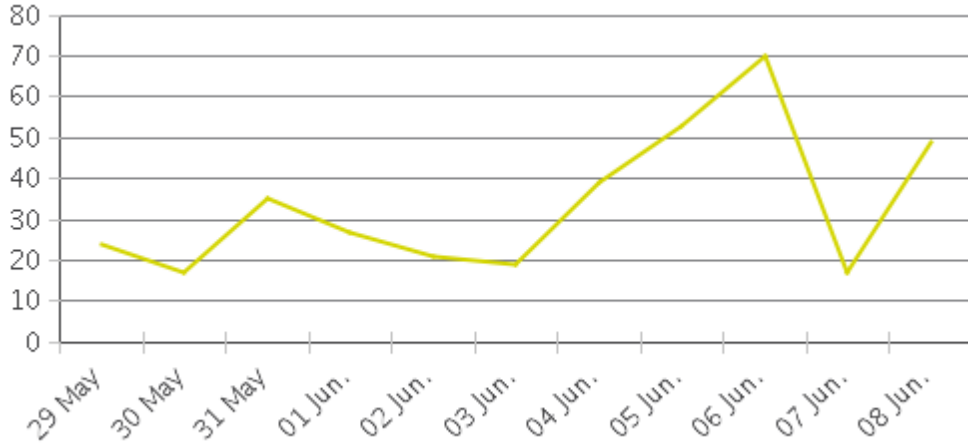

PEAK Times

12-2 PM Weekend, 5-7 PM Weekday

6-8am ,1-3pm Weekday, 1-3pm,4-6pm Weekend

Key Figures

- Total Traffic for the Period Analyzed: 589
- Daily Average : 54
- Busiest Day of the Week : Thursday
- Busiest Days of the Period Analyzed:
 1. Friday 05 June 2015 (96)
 2. Thursday 04 June 2015 (89)
 3. Monday 08 June 2015 (67)
- Distribution by Direction:

■ Westbound : 49%

■ Eastbound : 51%

Pleasant Ridge ES - Miller at Spencer

Period Analyzed :Friday 29 May 2015 to Monday 08 June 2015

Daily Data

Weekly Profile

Hourly Profile during Weekdays

Hourly Profile during the Weekend

Key Figures

- Total Traffic for the Period Analyzed: 371
- Daily Average : 34
- Busiest Day of the Week : Saturday
- Busiest Days of the Period Analyzed:
 1. Saturday 06 June 2015 (70)
 2. Friday 05 June 2015 (53)
 3. Monday, June 8, 2015 (49)
- Distribution by Direction:

- Northbound : 79%
- Southbound : 21%

New Hope North of Ashbrook HS

Period Analyzed: Friday 29 May 2015 to Monday 08 June 2015

Daily Data

Weekly Profile

Hourly Profile during Weekdays

Hourly Profile during the Weekend