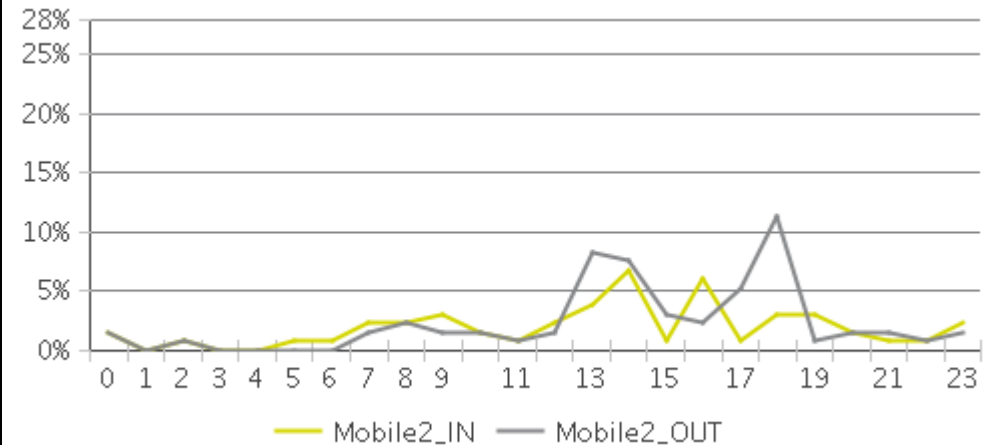

PEAK Times

12-2 PM Weekend, 5-7 PM Weekday

6-8am ,1-3pm Weekday, 1-3pm,4-6pm Weekend

Key Figures

- Total Traffic for the Period Analyzed: 589
- Daily Average : 54
- Busiest Day of the Week : Thursday
- Busiest Days of the Period Analyzed:
 1. Friday 05 June 2015 (96)
 2. Thursday 04 June 2015 (89)
 3. Monday 08 June 2015 (67)
- Distribution by Direction:

■ Westbound : 49%

■ Eastbound : 51%

Pleasant Ridge ES - Miller at Spencer

Period Analyzed :Friday 29 May 2015 to Monday 08 June 2015

Daily Data

Weekly Profile

Hourly Profile during Weekdays

Hourly Profile during the Weekend

Key Figures

- Total Traffic for the Period Analyzed: 371
- Daily Average : 34
- Busiest Day of the Week : Saturday
- Busiest Days of the Period Analyzed:
 1. Saturday 06 June 2015 (70)
 2. Friday 05 June 2015 (53)
 3. Monday, June 8, 2015 (49)
- Distribution by Direction: