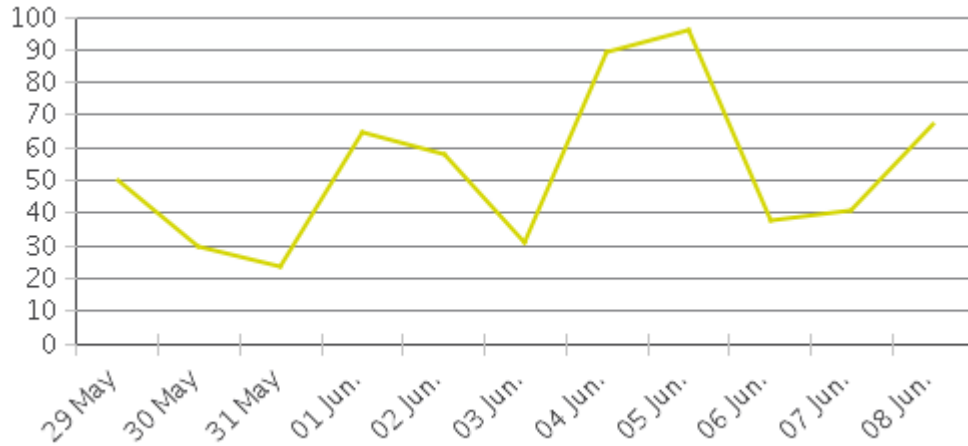

PEAK Times

12-2 PM Weekend, 5-7 PM Weekday

6-8am ,1-3pm Weekday, 1-3pm,4-6pm Weekend

Key Figures

- Total Traffic for the Period Analyzed: 589
- Daily Average : 54
- Busiest Day of the Week : Thursday
- Busiest Days of the Period Analyzed:
 1. Friday 05 June 2015 (96)
 2. Thursday 04 June 2015 (89)
 3. Monday 08 June 2015 (67)
- Distribution by Direction:

■ Westbound : 49%

■ Eastbound : 51%

Pleasant Ridge ES - Miller at Spencer

Period Analyzed :Friday 29 May 2015 to Monday 08 June 2015

Daily Data

Weekly Profile

Hourly Profile during Weekdays

Hourly Profile during the Weekend

Key Figures

- Total Traffic for the Period Analyzed: 371
- Daily Average : 34
- Busiest Day of the Week : Saturday
- Busiest Days of the Period Analyzed:
 1. Saturday 06 June 2015 (70)
 2. Friday 05 June 2015 (53)
 3. Monday, June 8, 2015 (49)
- Distribution by Direction:

- Northbound : 79%
- Southbound : 21%

New Hope North of Ashbrook HS

Period Analyzed: Friday 29 May 2015 to Monday 08 June 2015

Daily Data

Weekly Profile

Hourly Profile during Weekdays

Hourly Profile during the Weekend