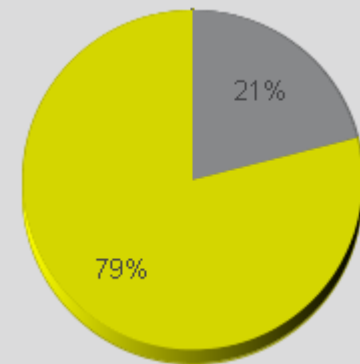

Key Figures

- Total Traffic for the Period Analyzed: 371
- Daily Average : 34
- Busiest Day of the Week : Saturday
- Busiest Days of the Period Analyzed:
  1. Saturday 06 June 2015 (70)
  2. Friday 05 June 2015 (53)
  3. Monday, June 8, 2015 (49)
- Distribution by Direction:

- Northbound : 79%
- Southbound : 21%