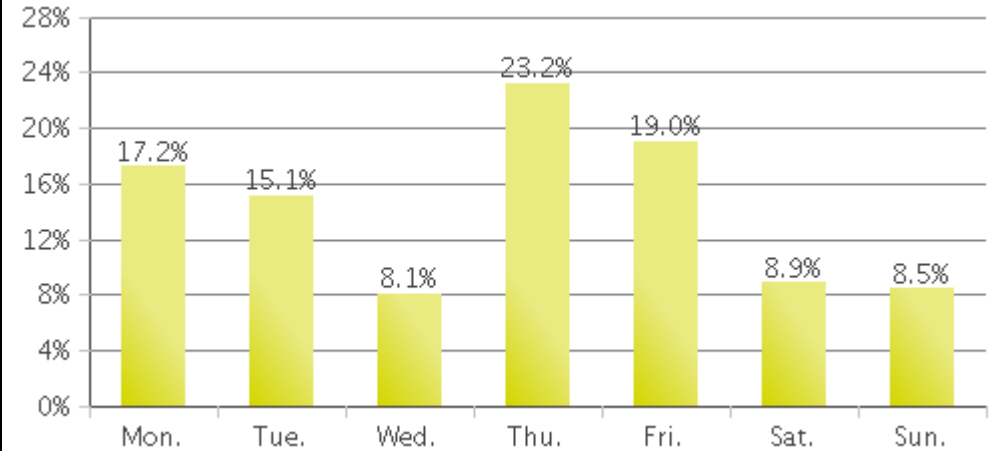

PEAK Times

12-2 PM Weekend, 5-7 PM Weekday

6-8am ,1-3pm Weekday, 1-3pm,4-6pm Weekend

Key Figures

- Total Traffic for the Period Analyzed: 589
- Daily Average : 54
- Busiest Day of the Week : Thursday
- Busiest Days of the Period Analyzed:
 1. Friday 05 June 2015 (96)
 2. Thursday 04 June 2015 (89)
 3. Monday 08 June 2015 (67)
- Distribution by Direction:

■ Westbound : 49%

■ Eastbound : 51%

Pleasant Ridge ES - Miller at Spencer

Period Analyzed :Friday 29 May 2015 to Monday 08 June 2015

Daily Data

Weekly Profile

Hourly Profile during Weekdays

Hourly Profile during the Weekend

Key Figures

- Total Traffic for the Period Analyzed: 371
- Daily Average : 34
- Busiest Day of the Week : Saturday
- Busiest Days of the Period Analyzed:
 1. Saturday 06 June 2015 (70)
 2. Friday 05 June 2015 (53)
 3. Monday, June 8, 2015 (49)
- Distribution by Direction: