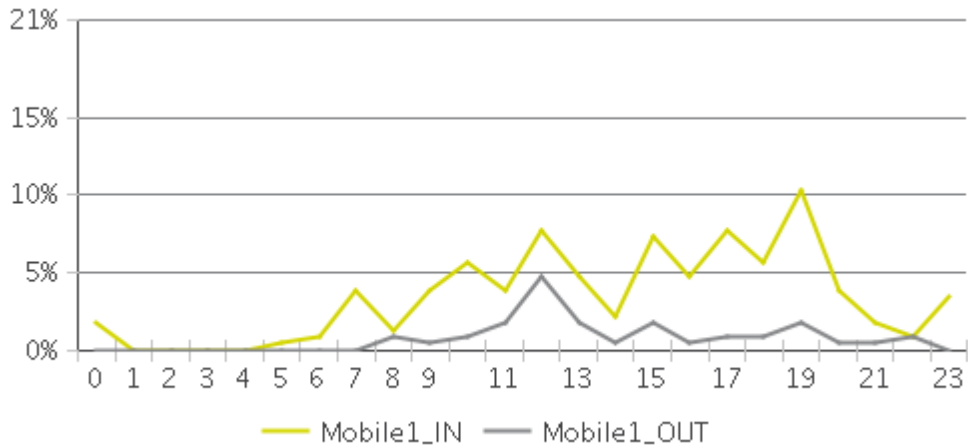

PEAK Times

12-2 PM Weekend, 5-7 PM Weekday

6-8am ,1-3pm Weekday, 1-3pm,4-6pm Weekend

Key Figures

- Total Traffic for the Period Analyzed: 589
- Daily Average : 54
- Busiest Day of the Week : Thursday
- Busiest Days of the Period Analyzed:
 1. Friday 05 June 2015 (96)
 2. Thursday 04 June 2015 (89)
 3. Monday 08 June 2015 (67)
- Distribution by Direction:

■ Westbound : 49%

■ Eastbound : 51%

Pleasant Ridge ES - Miller at Spencer

Period Analyzed :Friday 29 May 2015 to Monday 08 June 2015

Daily Data

Weekly Profile

Hourly Profile during Weekdays

Hourly Profile during the Weekend

Key Figures

- Total Traffic for the Period Analyzed: 371
- Daily Average : 34
- Busiest Day of the Week : Saturday
- Busiest Days of the Period Analyzed:
 1. Saturday 06 June 2015 (70)
 2. Friday 05 June 2015 (53)
 3. Monday, June 8, 2015 (49)
- Distribution by Direction:

- Northbound : 79%
- Southbound : 21%

New Hope North of Ashbrook HS

Period Analyzed: Friday 29 May 2015 to Monday 08 June 2015

Daily Data

Weekly Profile

Hourly Profile during Weekdays

Hourly Profile during the Weekend