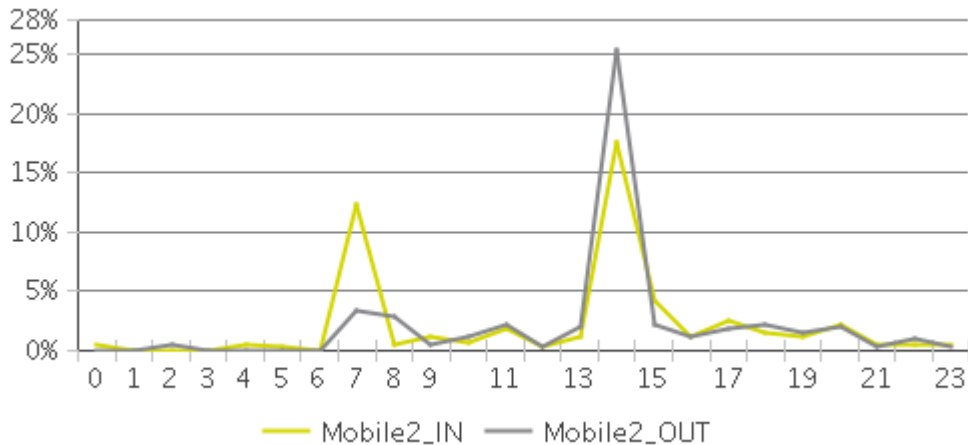

PEAK Times

12-2 PM Weekend, 5-7 PM Weekday

6-8am ,1-3pm Weekday, 1-3pm,4-6pm Weekend

Key Figures

- Total Traffic for the Period Analyzed: 589
- Daily Average : 54
- Busiest Day of the Week : Thursday
- Busiest Days of the Period Analyzed:
 1. Friday 05 June 2015 (96)
 2. Thursday 04 June 2015 (89)
 3. Monday 08 June 2015 (67)
- Distribution by Direction:

■ Westbound : 49%

■ Eastbound : 51%

Pleasant Ridge ES - Miller at Spencer

Period Analyzed :Friday 29 May 2015 to Monday 08 June 2015

Daily Data

Weekly Profile

Hourly Profile during Weekdays

Hourly Profile during the Weekend

Key Figures

- Total Traffic for the Period Analyzed: 371
- Daily Average : 34
- Busiest Day of the Week : Saturday
- Busiest Days of the Period Analyzed:
 1. Saturday 06 June 2015 (70)
 2. Friday 05 June 2015 (53)
 3. Monday, June 8, 2015 (49)
- Distribution by Direction: