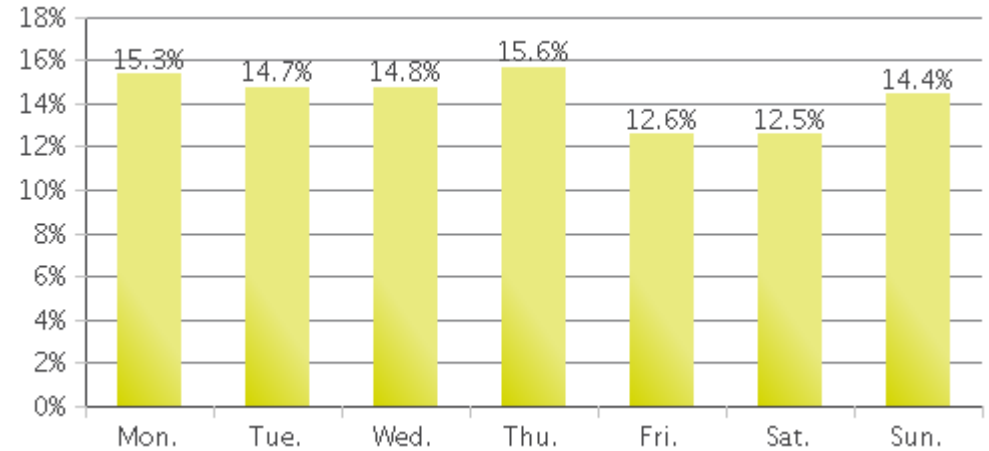

Hourly Profile during the Weekend