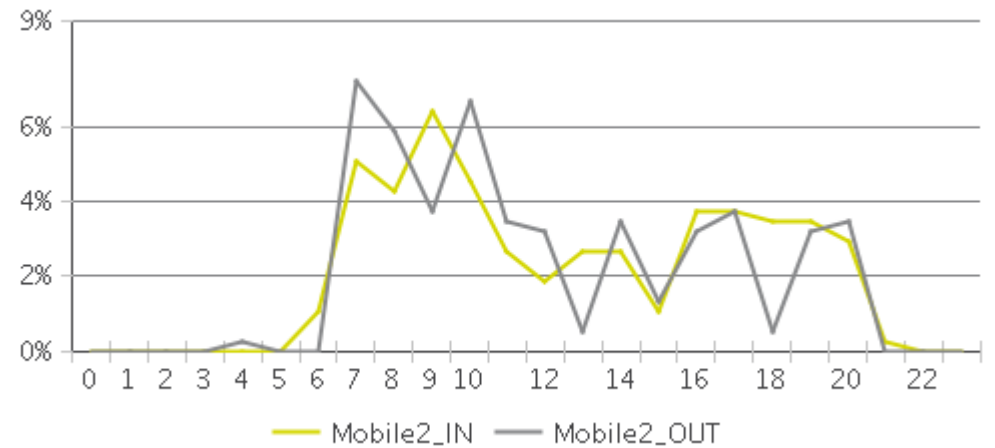

## Key Figures

- Total Traffic for the Period Analyzed: 1,207
- Daily Average: 86
- Busiest Day of the Week: Sunday
- Busiest Days of the Period Analyzed:
  1. Sunday July 17, 2016 (142)
  2. Monday July 25, 2016 (99)
  3. Wednesday July 20, 2016 (99)
- Distribution by Direction:

### Daily Data

### Weekly Profile

## Key Figures

- Total Traffic for the Period Analyzed: 5,612
- Daily Average: 401
- Busiest Day of the Week: Thursday
- Busiest Days of the Period Analyzed:
  1. Thursday July 14, 2016 (490)
  2. Monday July 18, 2016 (470)
  3. Tuesday July 19, 2016 (451)
- Distribution by Direction: