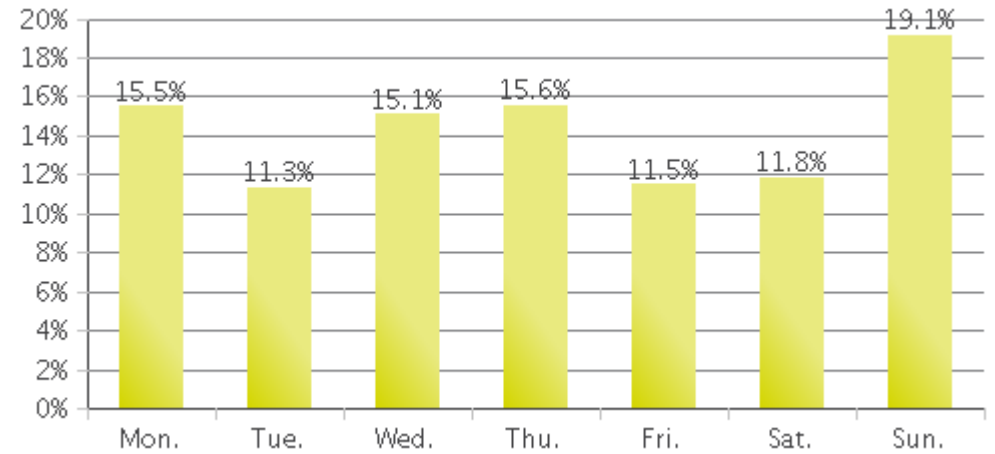

Hourly Profile during the Weekend