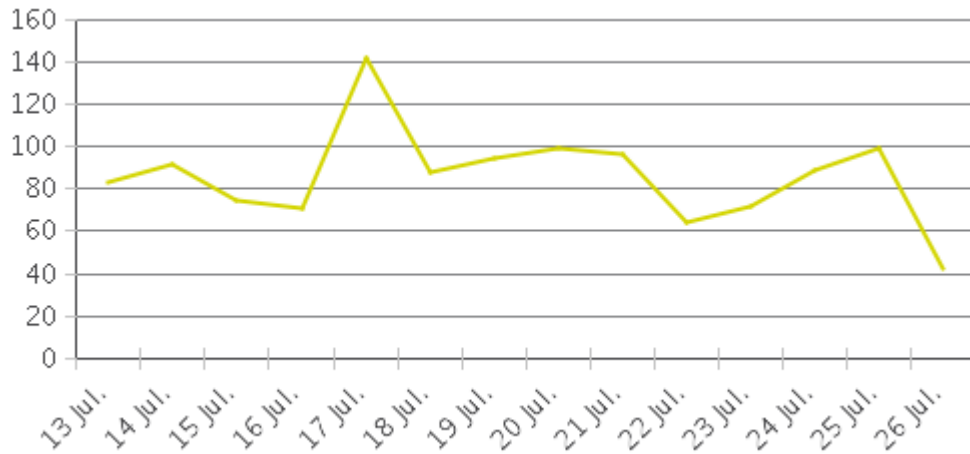

Hourly Profile during Weekdays