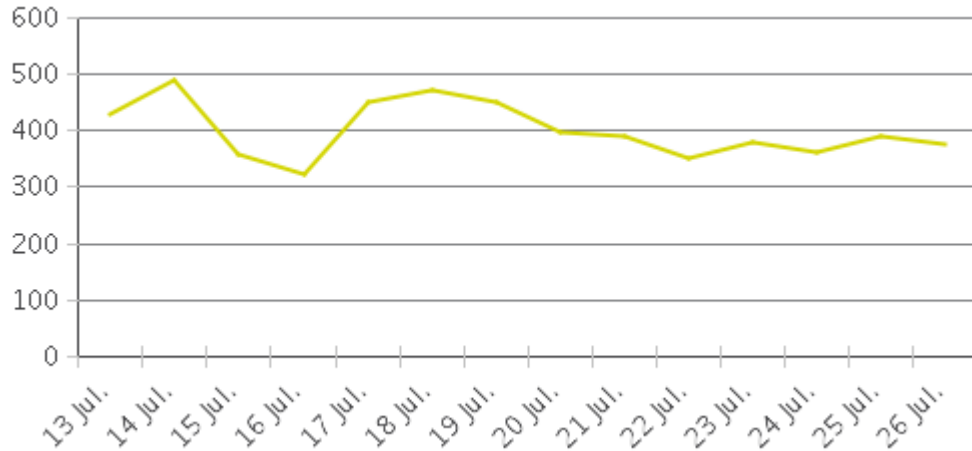

Hourly Profile during Weekdays