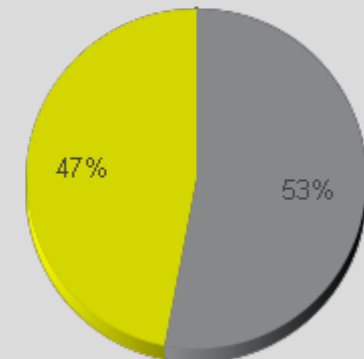

Weekly Profile

Key Figures

- Total Traffic for the Period Analyzed: 5,612
- Daily Average: 401
- Busiest Day of the Week: Thursday
- Busiest Days of the Period Analyzed:
  1. Thursday July 14, 2016 (490)
  2. Monday July 18, 2016 (470)
  3. Tuesday July 19, 2016 (451)
- Distribution by Direction:

■ North: 47%

■ South: 53%