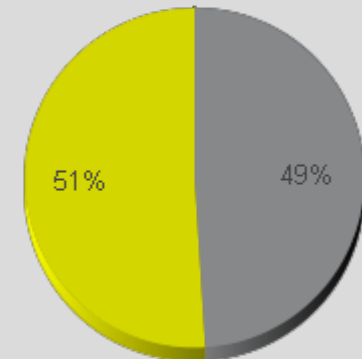

**Mobile Counter 1 - 996**  
**Avon- Catawba Creek at Fern Forest**

**Mobile Counter 2 - 995**  
**Avon-Catawba Creek near Church**

Day of week	Date	Weather	Count	Direction		Count	Direction	
				North	South		North	South
Wednesday	7/13/16	Hot and sunny	430	208	222	83	47	36
Thursday	7/14/16	Hot and cloudy	490	221	269	92	43	49
Friday	7/15/16	Hot and sunny	356	135	221	75	38	37
Saturday	7/16/16	Hot and cloudy	324	162	162	71	33	38
Sunday	7/17/16	Hot and sunny	448	192	256	142	71	71
Monday	7/18/16	Hot and cloudy	470	240	230	88	43	45
Tuesday	7/19/16	Hot and sunny	451	224	227	94	46	48
Wednesday	7/20/16	Hot and sunny	398	185	213	99	49	50
Thursday	7/21/16	Hot and sunny	388	186	202	96	53	43
Friday	7/22/16	Hot and sunny	350	153	197	64	29	35
Saturday	7/23/16	Hot and sunny	380	186	194	72	40	32
Sunday	7/24/16	Hot and sunny	361	190	171	89	43	46
Monday	7/25/16	Hot and sunny	391	189	202	99	53	46
Tuesday	7/26/16	Hot and sunny	375	165	210	43	25	18
<b>Total</b>			<b>5612</b>	<b>2636</b>	<b>2976</b>	<b>1207</b>	<b>613</b>	<b>594</b>
<b>Average</b>	Average		401	188.3	212.6	86	43.8	42.4
<b>Peak Time</b>								

## Key Figures

- Total Traffic for the Period Analyzed: 1,207
- Daily Average: 86
- Busiest Day of the Week: Sunday
- Busiest Days of the Period Analyzed:
  1. Sunday July 17, 2016 (142)
  2. Monday July 25, 2016 (99)
  3. Wednesday July 20, 2016 (99)
- Distribution by Direction:

■ North: 51%

■ South : 49%

## Key Figures

- Total Traffic for the Period Analyzed: 5,612
- Daily Average: 401
- Busiest Day of the Week: Thursday
- Busiest Days of the Period Analyzed:
  1. Thursday July 14, 2016 (490)
  2. Monday July 18, 2016 (470)
  3. Tuesday July 19, 2016 (451)
- Distribution by Direction: