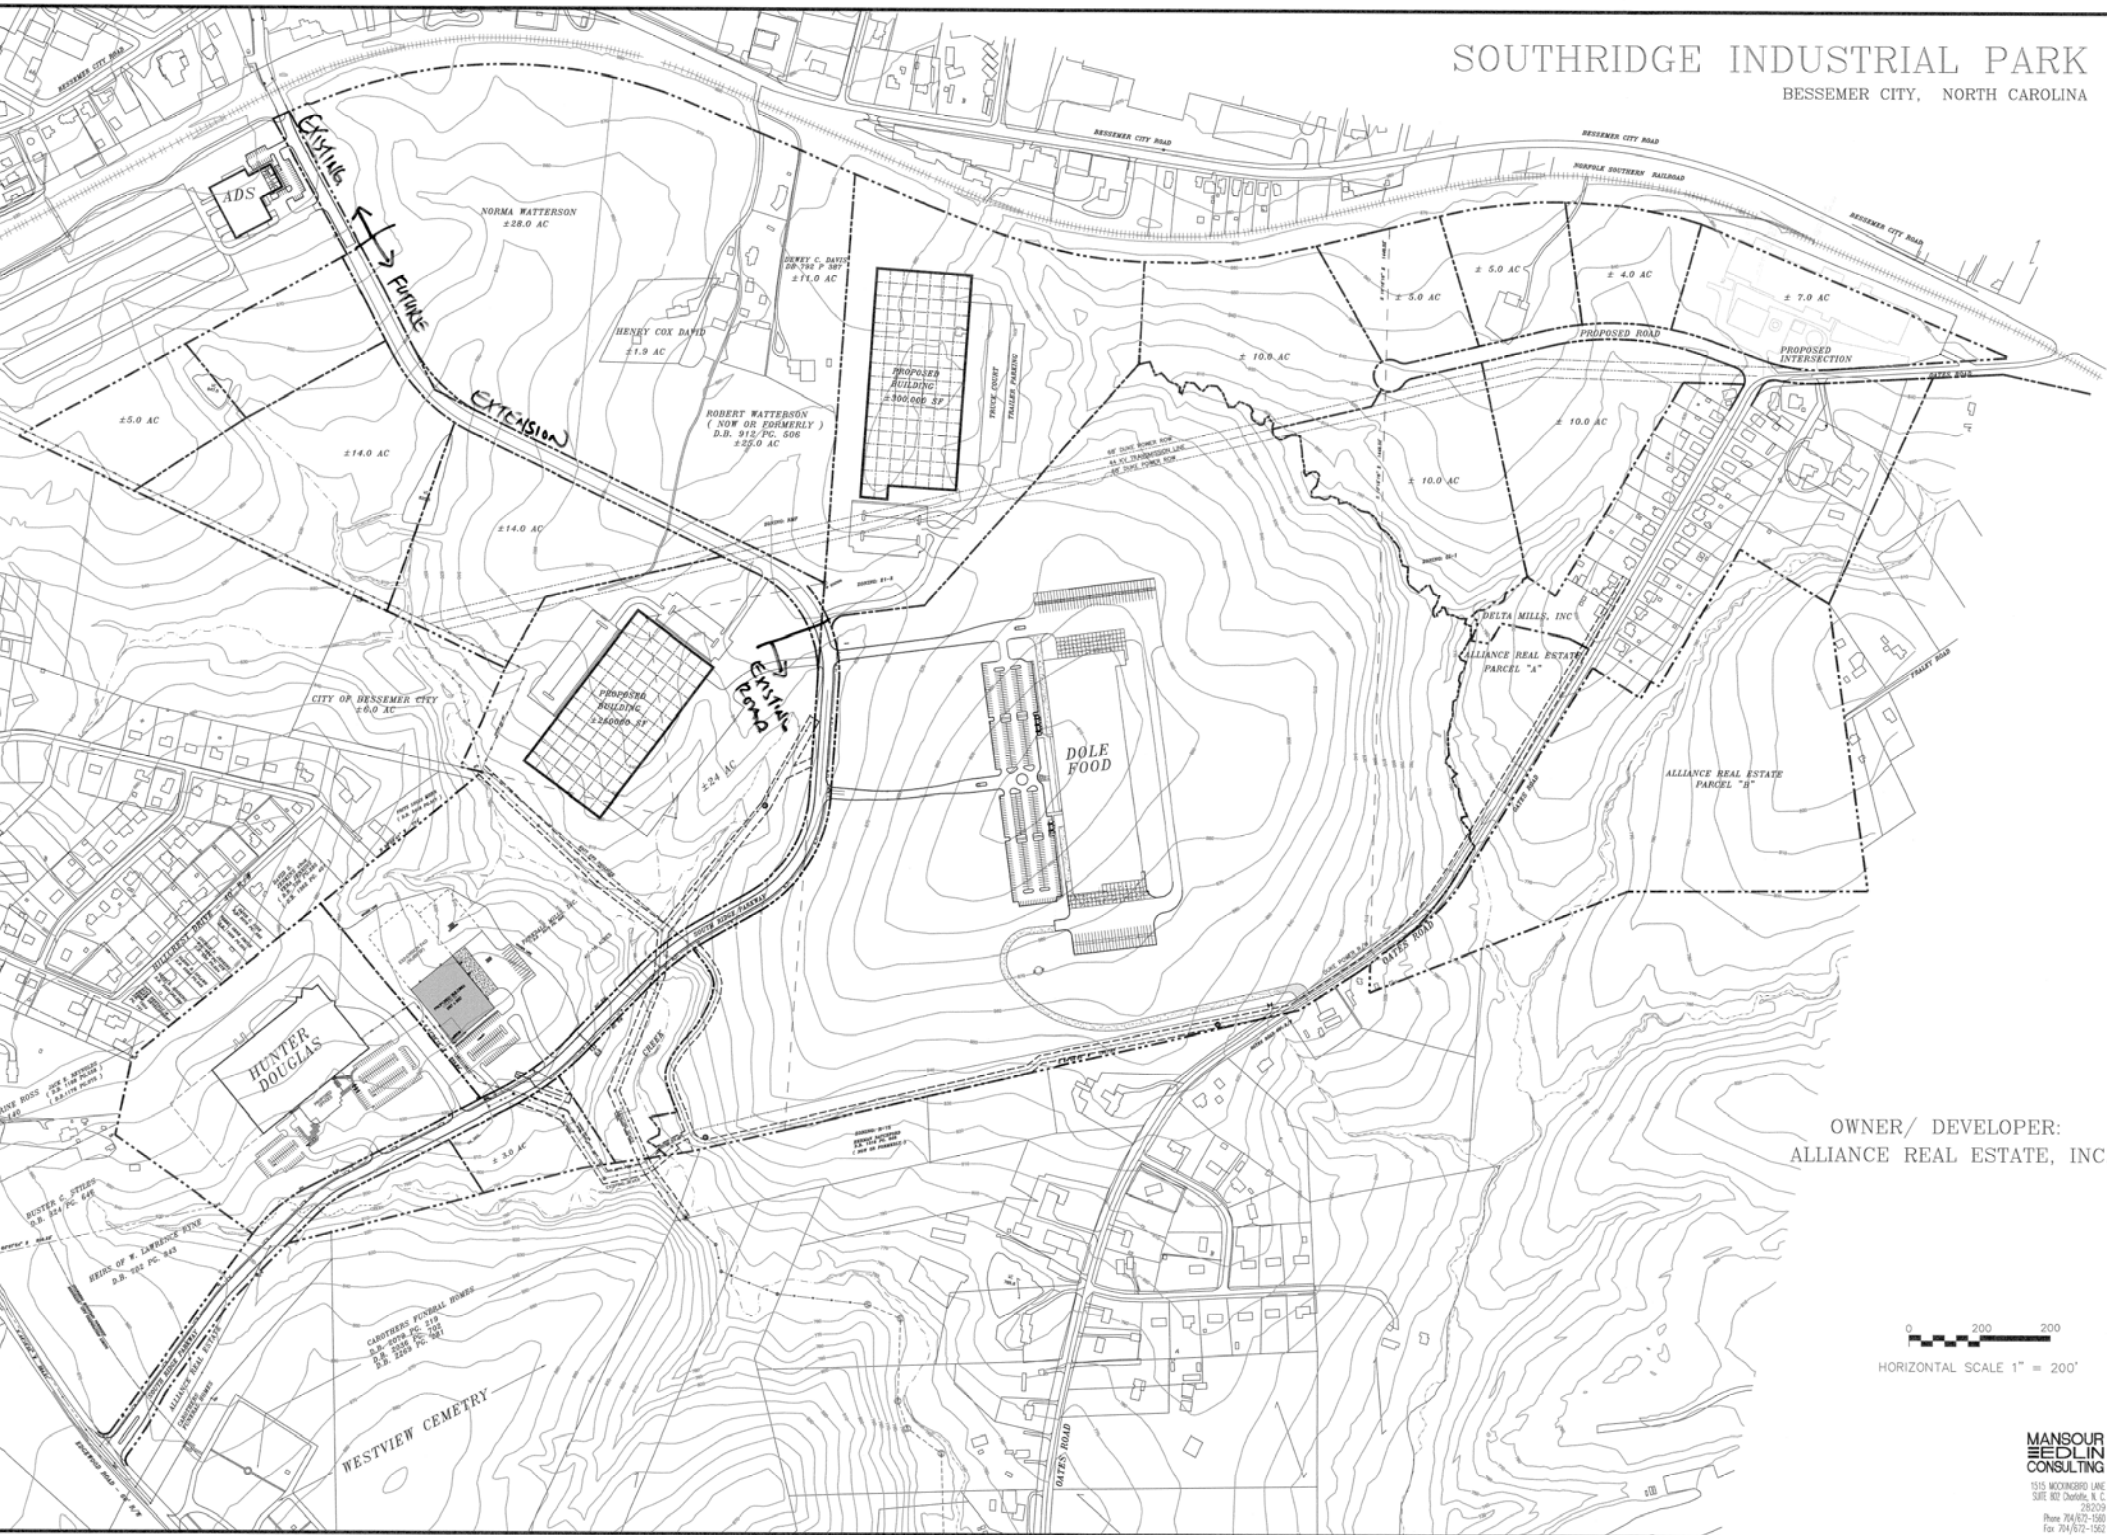

SOUTHRIDGE INDUSTRIAL PARK

BESSEMER CITY, NORTH CAROLINA

OWNER/ DEVELOPER:
ALLIANCE REAL ESTATE, INC.

HORIZONTAL SCALE 1" = 200'