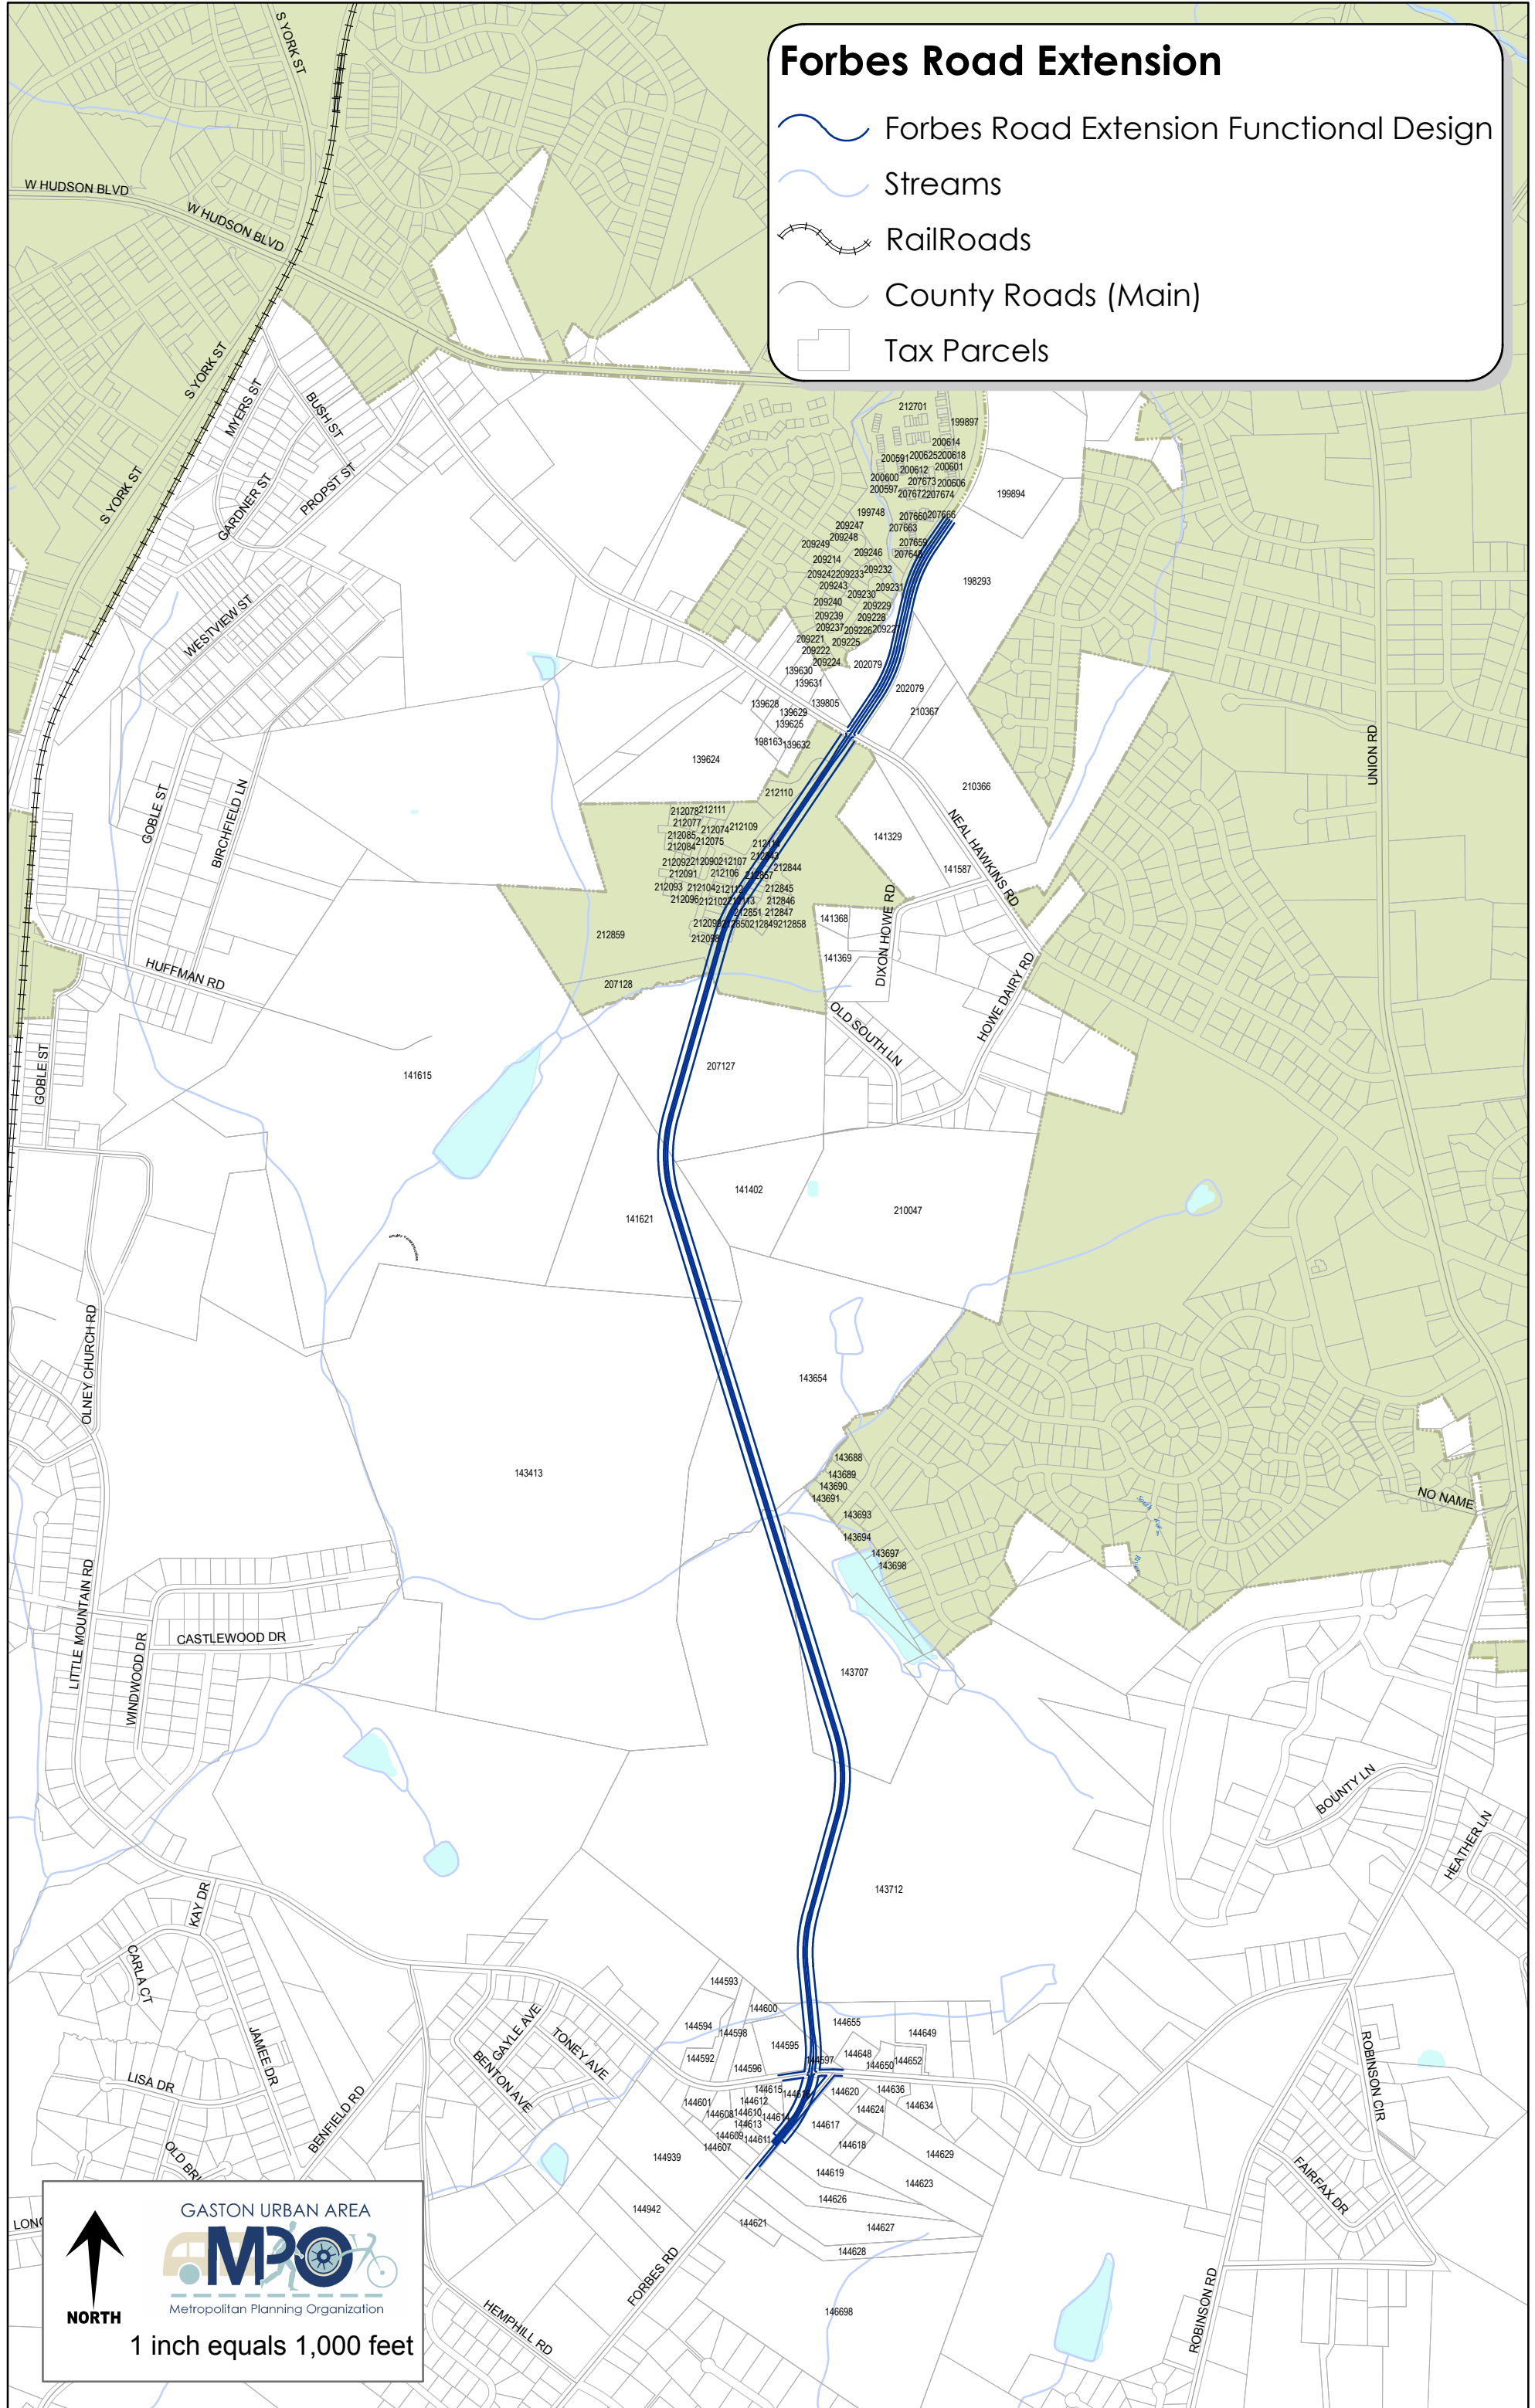

## Forbes Road Extension

-  Forbes Road Extension Functional Design
-  Streams
-  Railroads
-  County Roads (Main)
-  Tax Parcels

**NORTH**

GASTON URBAN AREA

Metropolitan Planning Organization

**1 inch equals 1,000 feet**