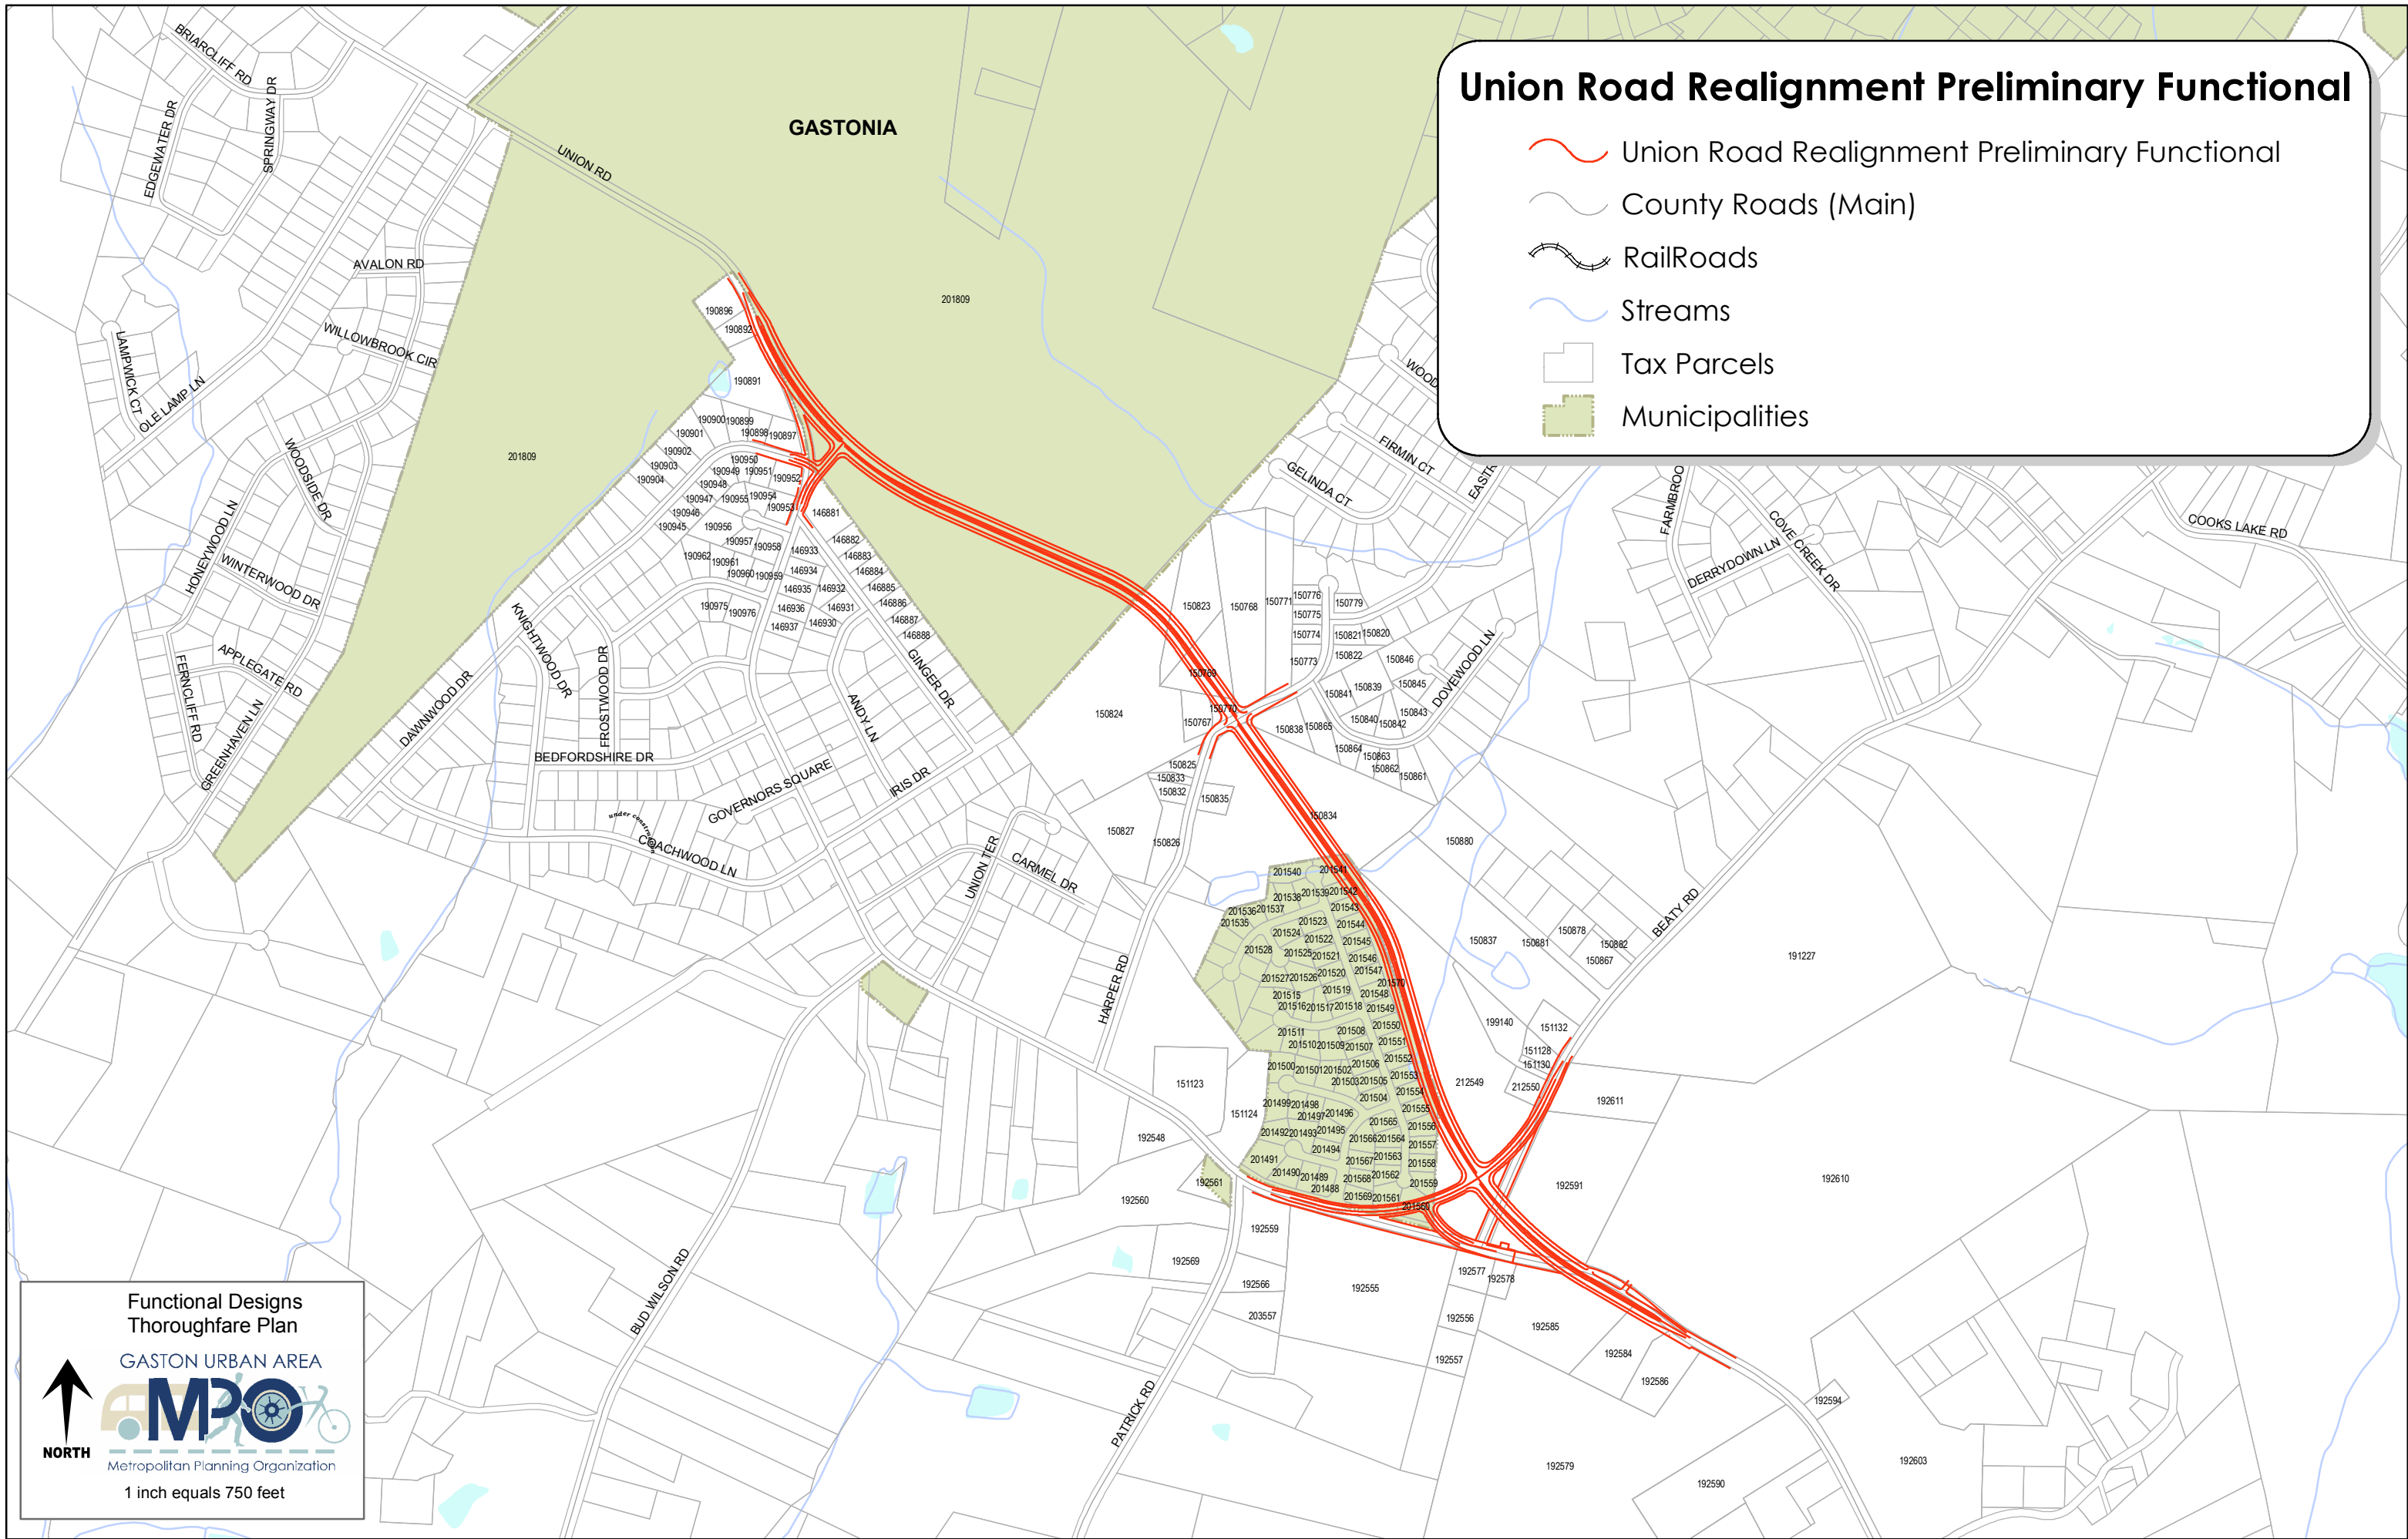

Union Road Realignment Preliminary Functional

-  Union Road Realignment Preliminary Functional
-  County Roads (Main)
-  RailRoads
-  Streams
-  Tax Parcels
-  Municipalities

Functional Designs
Thoroughfare Plan

GASTON URBAN AREA

Metropolitan Planning Organization

1 inch equals 750 feet