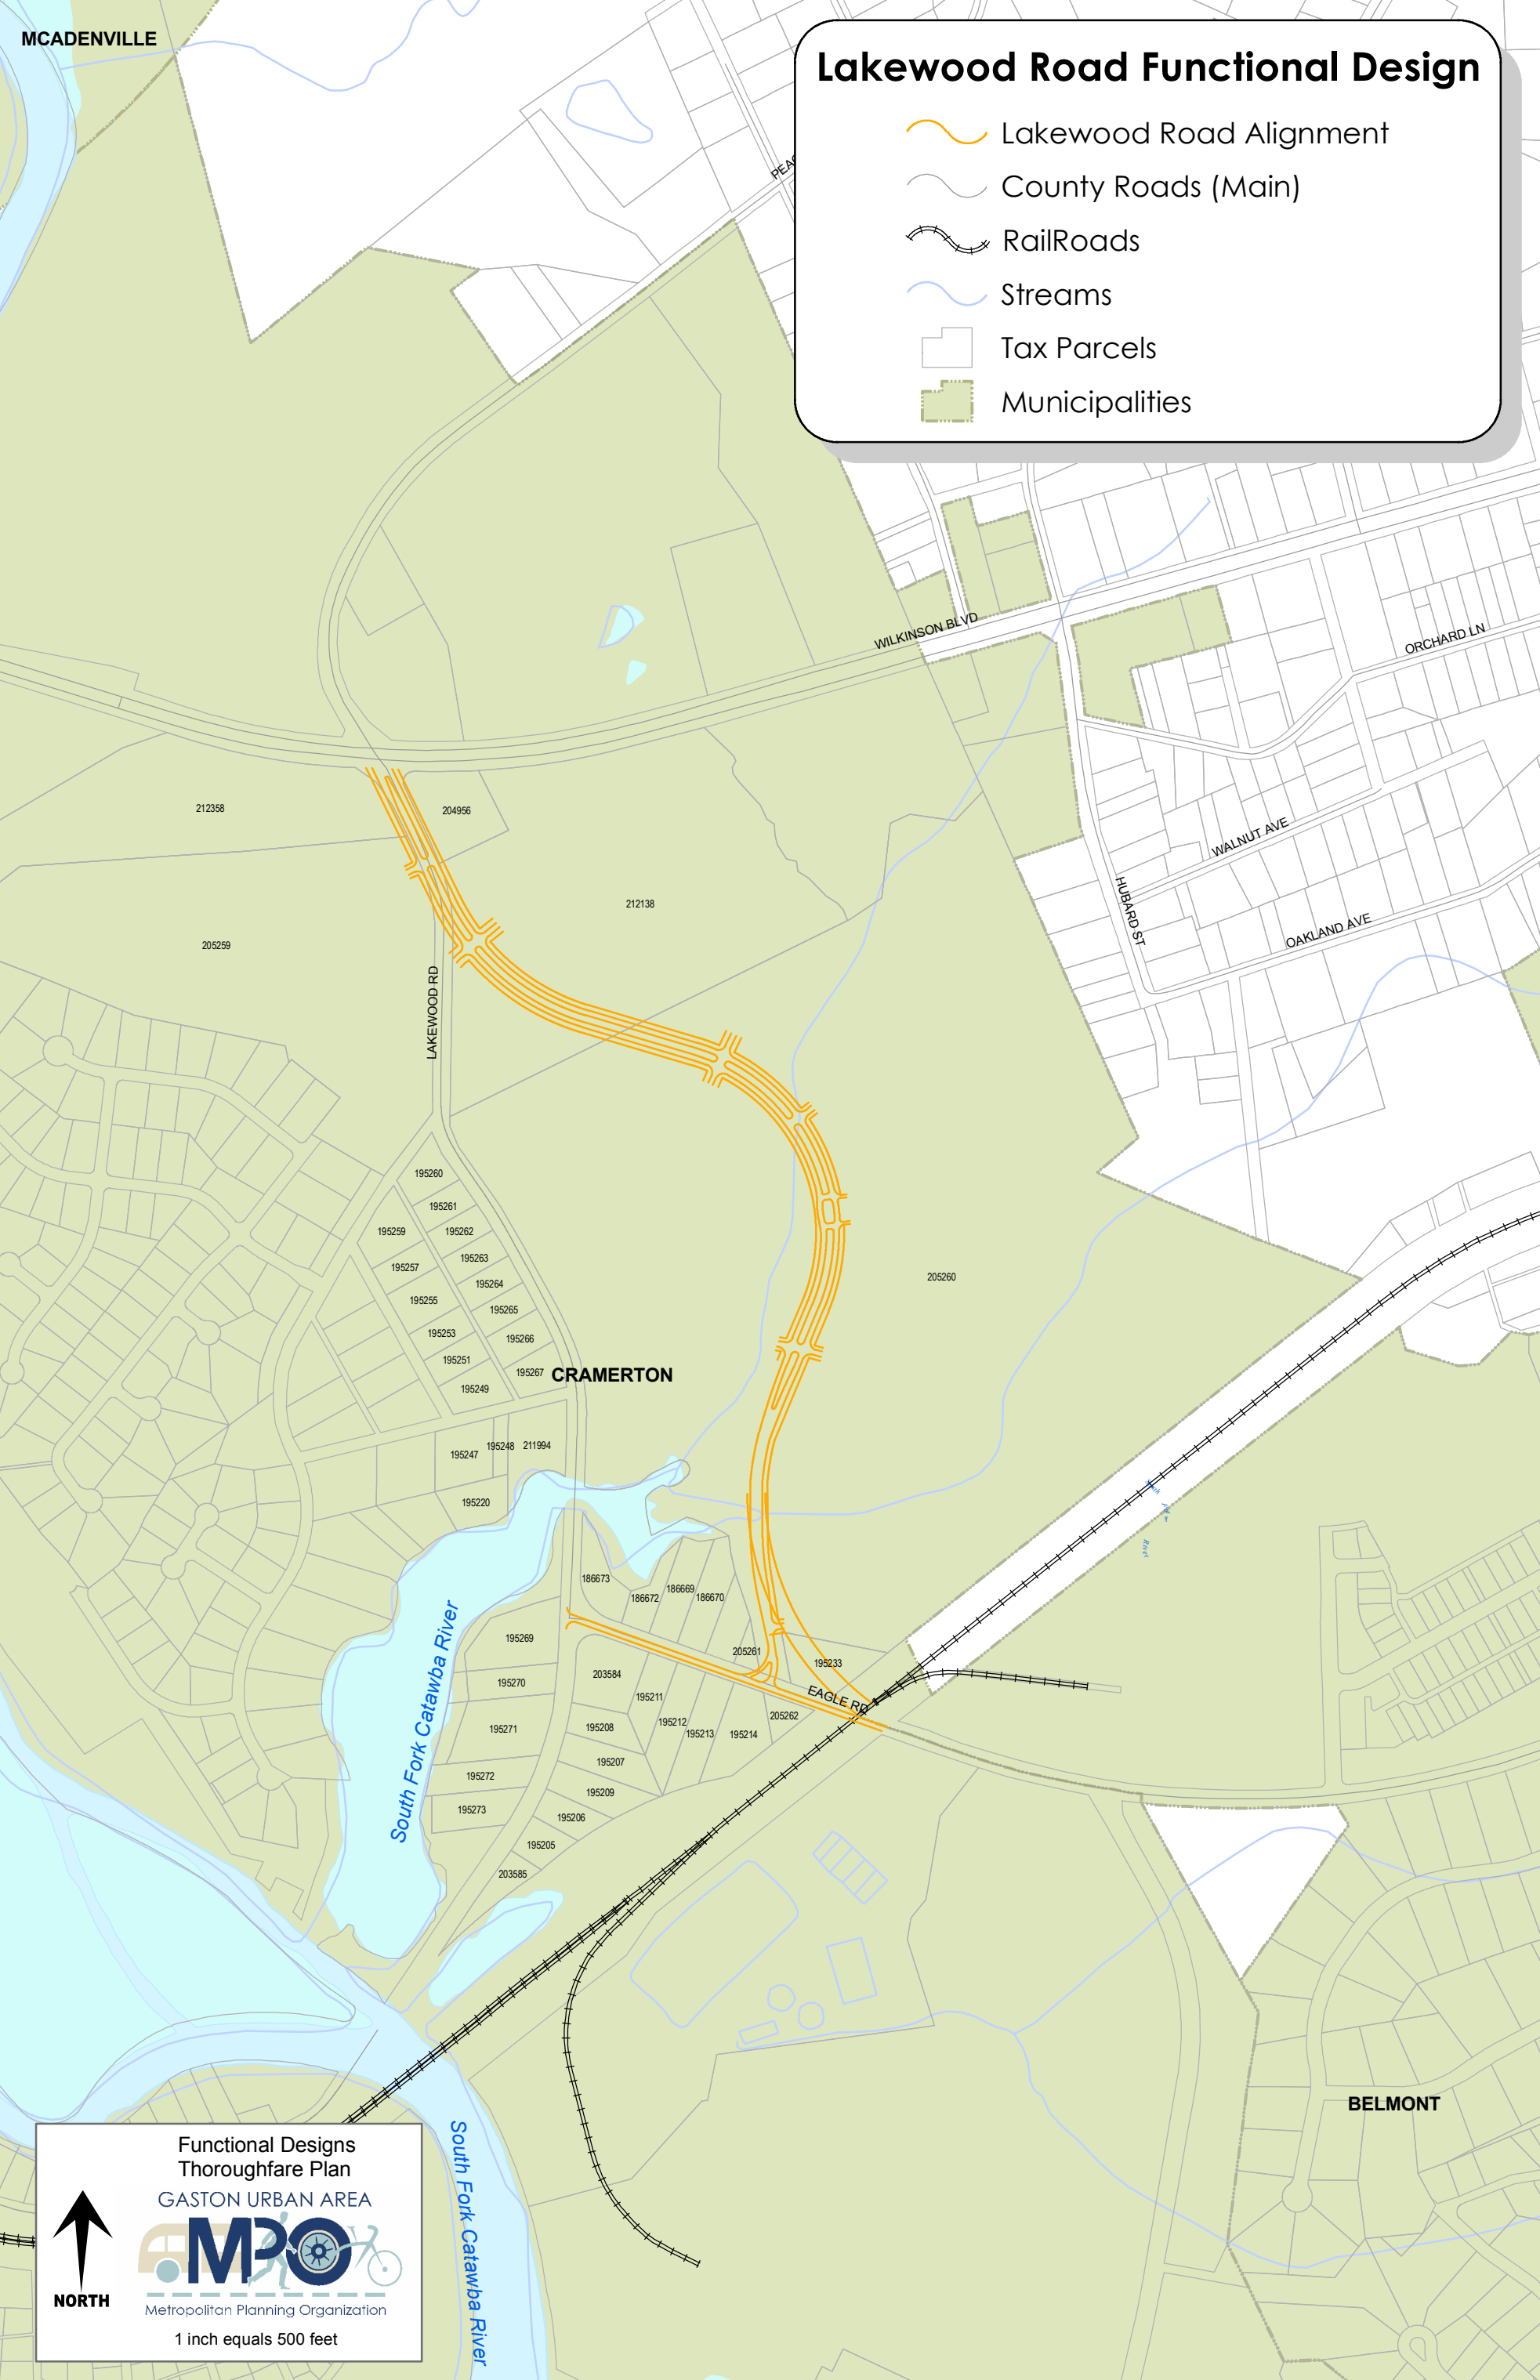

MCADENVILLE

# Lakewood Road Functional Design

-  Lakewood Road Alignment
-  County Roads (Main)
-  Railroads
-  Streams
-  Tax Parcels
-  Municipalities

NORTH

Functional Designs  
Thoroughfare Plan  
GASTON URBAN AREA

Metropolitan Planning Organization

1 inch equals 500 feet