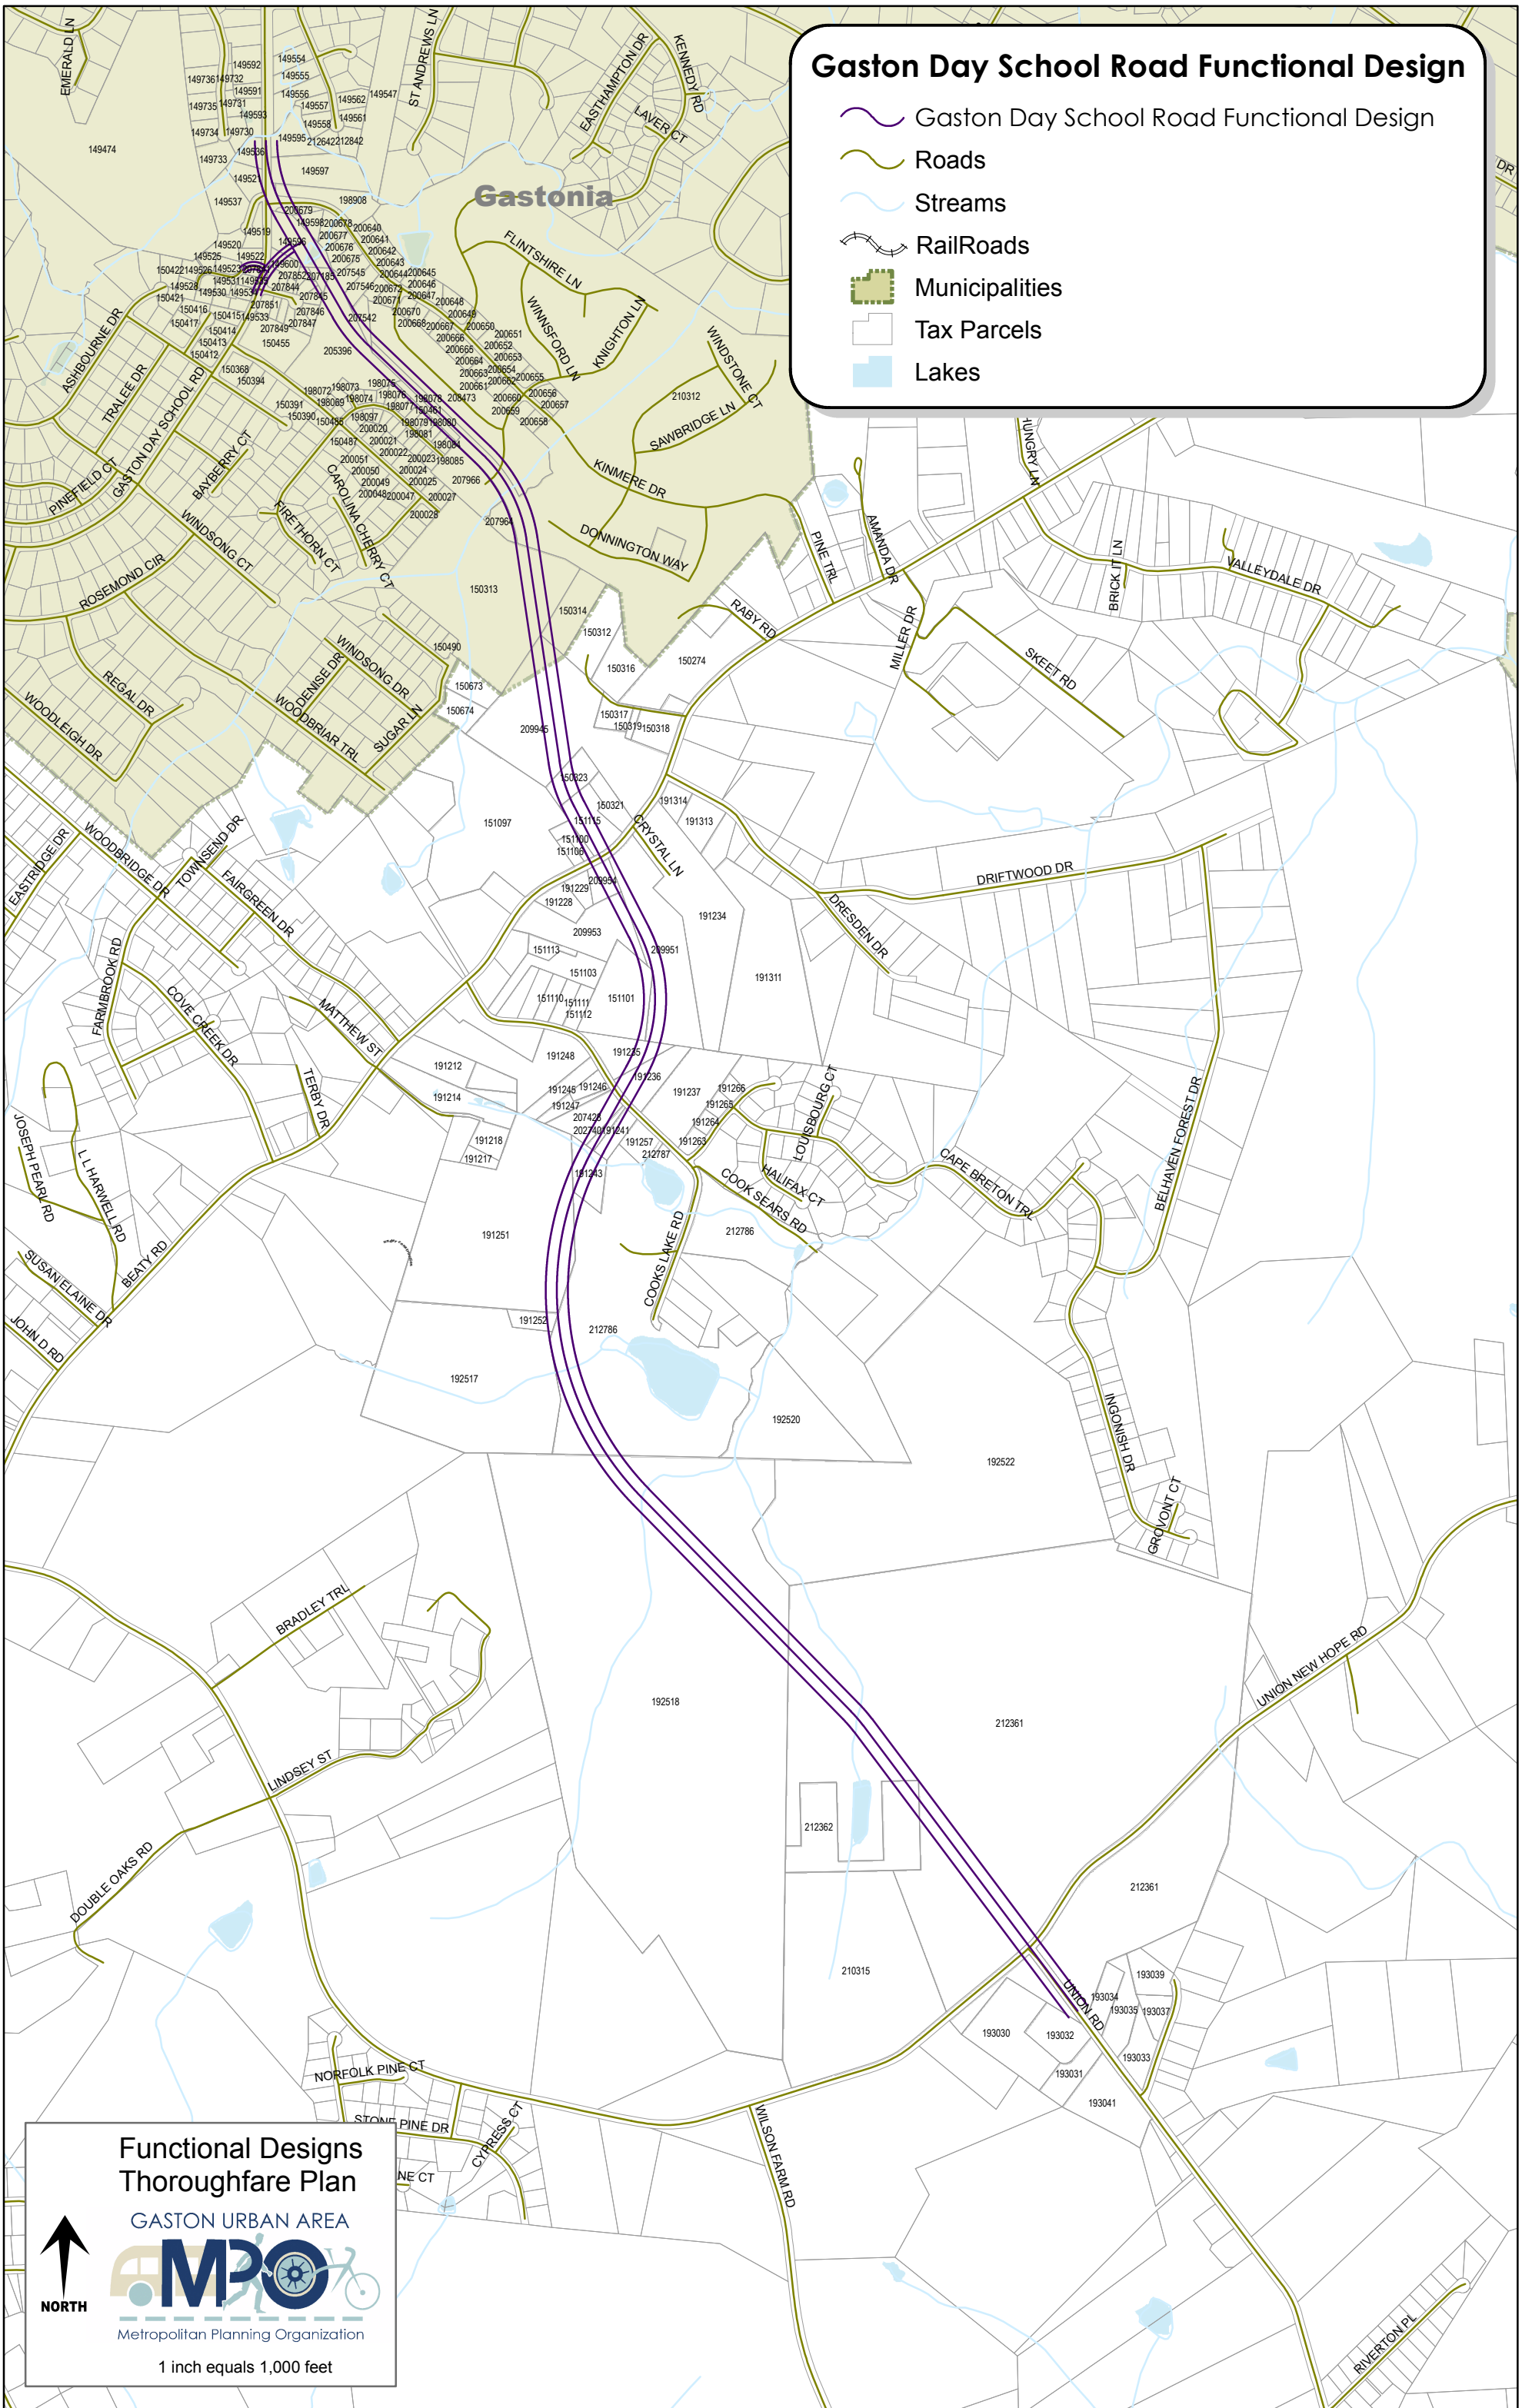

Gaston Day School Road Functional Design

-  Gaston Day School Road Functional Design
-  Roads
-  Streams
-  Railroads
-  Municipalities
-  Tax Parcels
-  Lakes

Functional Designs Thoroughfare Plan

GASTON URBAN AREA

Metropolitan Planning Organization

1 inch equals 1,000 feet

NORTH